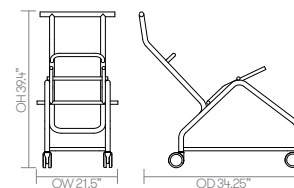

Plastic	
CS1 • Side chair • Skid base	318	
CS1A • Armchair • Skid base	371	
CS2 • Side chair • 4 leg frame	324	
CS2A • Armchair • 4 leg frame	382	
CS5BS • High stool • Low back • 4 leg frame	428	
CS9BS • High stool • Low back • Skid base	502	
CS7BS • High stool • High back • 4 leg frame	501	
CSTROLLEY • Stacking trolley	1285	

All prices listed in US $