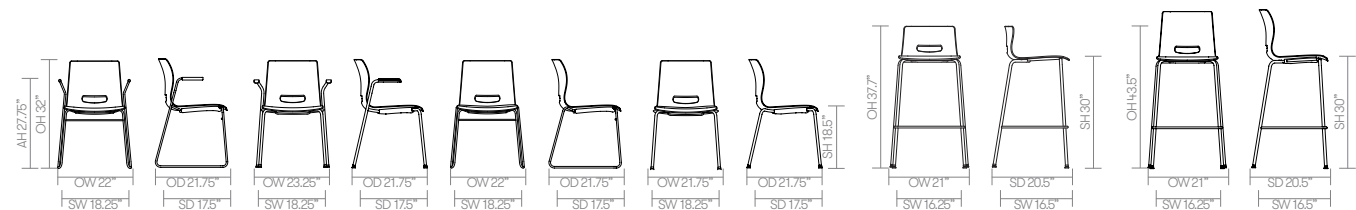

standard & optional features

	CS1	CS1A	CS2	CS2A	CS5BS	CS9BS	CS7BS	CSTROLLEY
	Side Chair Skid Base	Armchair Skid Base	Side Chair 4 Leg Frame	Armchair 4 Leg Frame	High Stool Low Back 4 Leg Frame	High Stool Low Back Skid Base	High Stool High Back 4 Leg Frame	Stacking Trolley
Weight	16lbs	17lbs	13lbs	15lbs	16lbs	21lbs	22lbs	□
Stacks (on trolley)	21 high	21 high	18 high	18 high	□	□	□	□
Plastic shell - Colors: Back to Black, Slate Gray, Smoke Gray, White as Snow, Turtle Dove, Vintage Red, Ruby Red or Blue Skies	●	●	●	●	●	●	●	□
Wire frame finished in Polished Chrome	●	●	□	□	□	●	□	□
Tubular steel frame finished in Polished Chrome *1	□	□	●	●	●	□	●	□
Plastic glides *2	●	●	□	□	□	●	□	□
Stainless steel self-leveling glides *3	□	□	●	●	●	□	●	□

Optional features:

1. Plastic shell with complementary color on the tubular steel powder coat frame	□	□	+\$80	+\$80	+\$80	□	□	□
2. Plastic glides available with felt	+\$20	+\$20	□	□	□	+\$20	□	□
3. Stainless steel self-leveling glides with felt	□	□	+\$20	+\$20	+\$20	□	+\$20	□
Detachable writing tablet (Specify LH or RH) - Chair does not stack when attached	+\$180	+\$180	□	□	□	□	□	□
Counter height stool option, seat height 24.5" (add CH to product code)	□	□	□	□	+\$72	□	+\$72	□

* [Click here to see Textile Finishes & COM Requirements](#)

* [Click here to see Casper Plastic Finishes](#)

* [Click here to see available Seating Metal Finishes](#)

dimensions

OH - Overall Height OD - Overall Depth OW - Overall Width AH - Arm Height SH - Seat Height SW - Seat Width SD - Seat Depth

	Plastic	
CS1 • Side chair • Skid base	318	
CS1A • Armchair • Skid base	371	
CS2 • Side chair • 4 leg frame	324	
CS2A • Armchair • 4 leg frame	382	
CS5BS • High stool • Low back • 4 leg frame	428	
CS9BS • High stool • Low back • Skid base	502	
CS7BS • High stool • High back • 4 leg frame	501	
CSTROLLEY • Stacking trolley	1285	