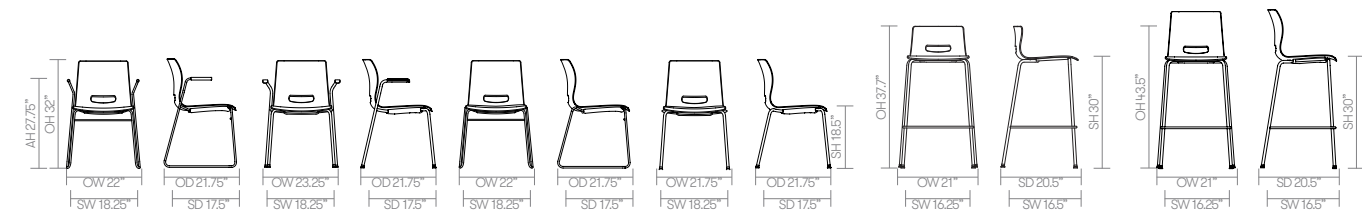

Fabric Grade	C.O.M.		C.O.L.										A	B
	1	2	3	4	5	6	7	8	9	10	11			
CS3 • Side chair • Upholstered seat pad • Skid base	438 1 yds	452	466 22 sq. ft.	484	502	520	538	574	646	718	790	603	796	
CS3A • Armchair • Upholstered seat pad • Skid base	507 1 yds	519	534 22 sq. ft.	553	570	588	607	642	714	787	858	661	855	
CS4 • Side chair • Upholstered seat pad • 4 leg frame	414 1 yds	427	441 22 sq. ft.	459	478	496	513	550	621	694	766	624	818	
CS4A • Armchair • Upholstered seat pad • 4 leg frame	473 1 yds	485	500 22 sq. ft.	517	535	554	571	608	680	751	823	683	876	
CS6BS • High stool • Low back • Upholstered seat pad • 4 leg frame	517 0.75 yds	530	544 16.5 sq. ft.	562	580	598	616	653	724	796	869	728	922	
CS10BS • High stool • Low back • Upholstered seat pad • Skid base	598 0.75 yds	611	626 16.5 sq. ft.	643	661	680	697	733	805	877	949	803	998	
CS8BS • High stool • High back • Upholstered seat pad • 4 leg frame	590 0.75 yds	603	617 16.5 sq. ft.	635	653	671	689	725	797	869	942	801	995	
CSTROLLEY • Stacking trolley													1285	

A, B = Leather

All prices listed in US $

COM = Customers own Material (yds)

COL = Customers own Leather (sq. ft.)