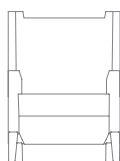

Grainger

Design by Allermuir

Grainger is a luxurious family of wingback arm chairs and matching ottoman. The chair is available with a high or low back, featuring exquisite upholstery detailing including piping to the arm panels and a deep buttoned back cushion.

GR3

Design
Allermuir

Our team of talented in house designers is responsible for creating elegant, innovative furniture designs that not only look beautiful, but minimise the impact on the world around us.

Constantly exploring new product trends and keeping up to date with the latest innovations in technology and materials, our design team creates world class designs of the highest quality.