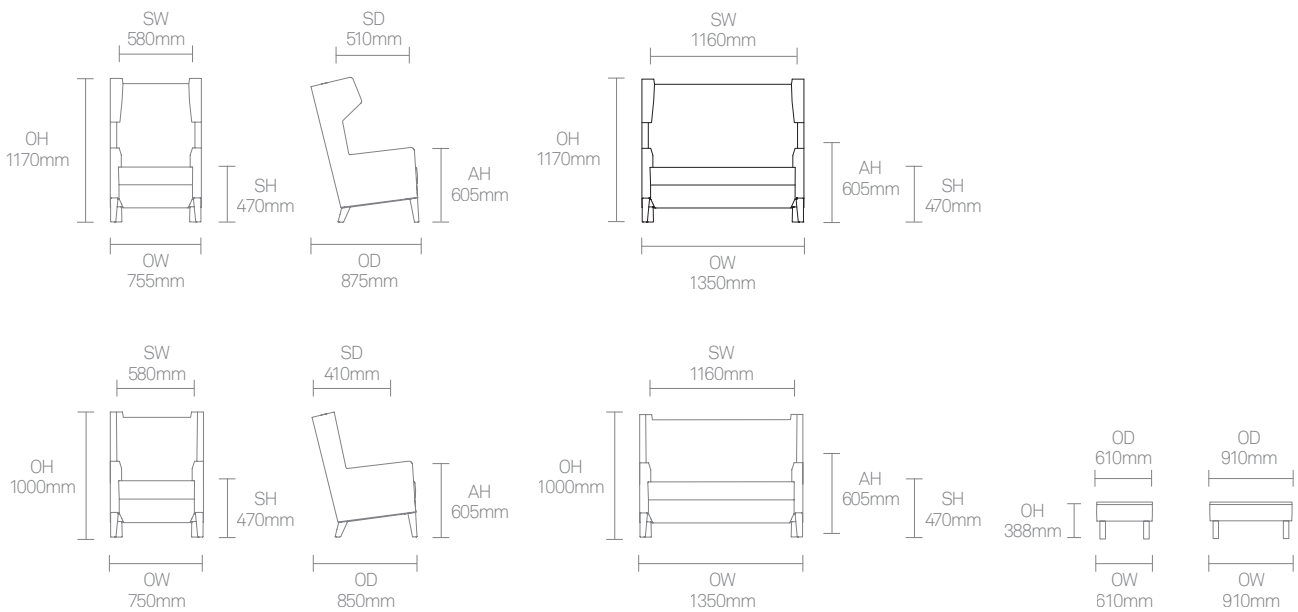

- (\* - Selected models only)
- Traditional carcass construction
- Secured deep buttoned back cushion\*
- Webbed seat support
- Solid Oak legs

**Optional Features**

- Two-tone upholstery

**Dimensions**

**Environmental Performance**