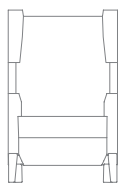

Grainger

Design by Allermuir

Grainger is a luxurious family of wingback arm chairs and matching ottoman. The chair is available with a high or low back, featuring exquisite upholstery detailing including piping to the arm panels and a deep buttoned back cushion.