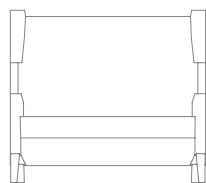

Grainger

Design by Allermuir

Grainger is a luxurious family of wingback arm chairs and matching ottoman. The chair is available with a high or low back, featuring exquisite upholstery detailing including piping to the arm panels and a deep buttoned back cushion.

GR2

Design
Allermuir

Our team of talented in house designers is responsible for creating elegant, innovative furniture designs that not only look beautiful, but minimise the impact on the world around us.

Constantly exploring new product trends and keeping up to date with the latest innovations in technology and materials, our design team creates world class designs of the highest quality.