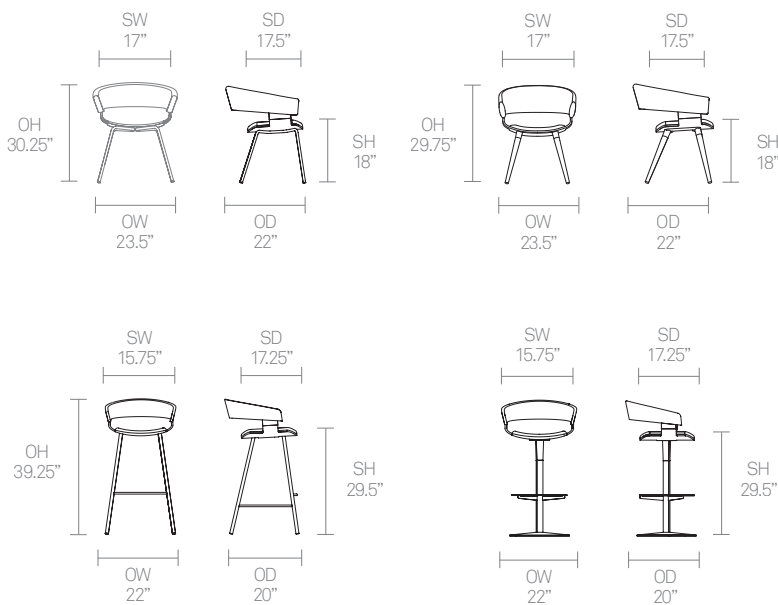

Standard Features

- (* - Selected models only)
- Tubular steel frame*
- Conical Solid Beech legs*
- Aluminum leg connector frame
- Upholstered seat & back
- Steel swivel base
- Pedestal base and footring

- Beech Shell
- Plastic glides

Optional Features

- Plastic glides with felt
- Counter height stool option*
- Oak or Walnut veneer shell
- Two-tone upholstery

Performance Standards

- ANSI/BIFMA X5.1:2002
- SCS-EC10.2-2007 Indoor Air Quality

Dimensions