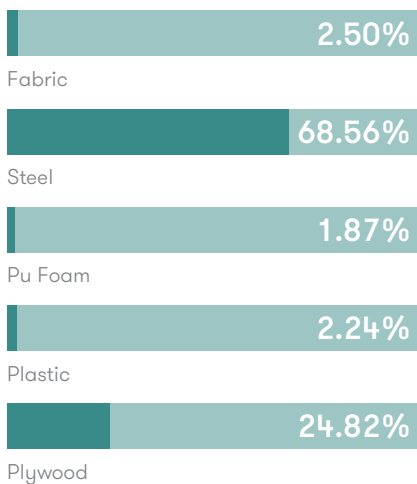

Environmental Performance

Material Content

Components are constructed of the following