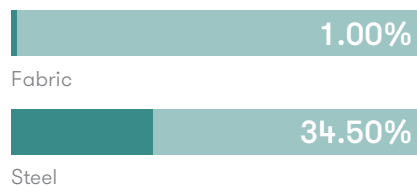

Recycled Content

Contains up to 35.50% of Recycled Material

Recyclability

The range is 100% recyclable

100%