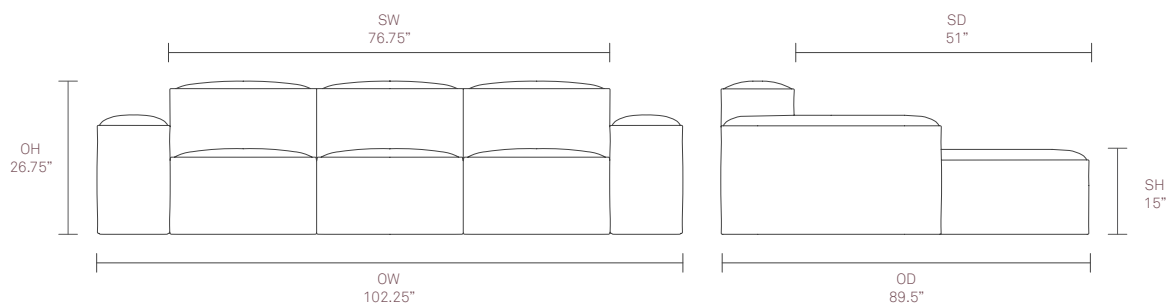

Paver — PVR04R

Paver is a low level block based sofa system providing a luxurious soft seating solution on a grand scale. The carefully considered proportions of the elements with the striking out turned seam detail of the upholstery conceal a traditional construction covered in super soft foams.

Design by Allermuir

Standard Features

- Traditional carcass construction
- Super soft foam upholstery
- Turned out top sewn seam
- Linking device
- Plastic glides

Dimensions

For finish options please refer to website