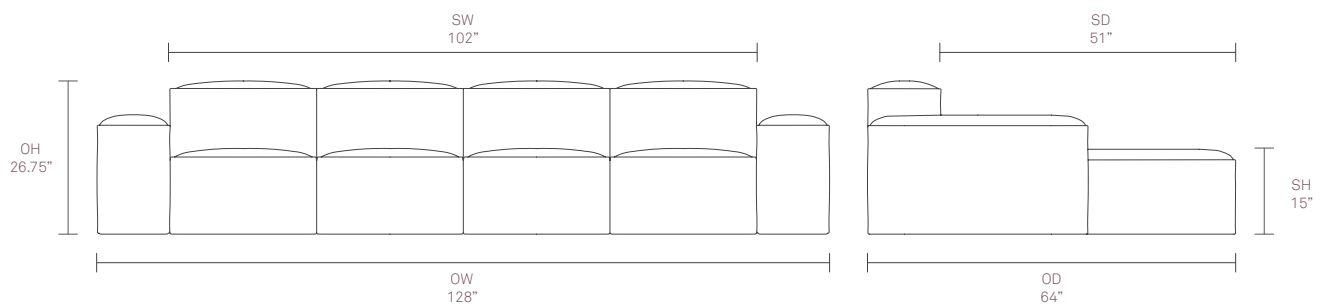

Paver — PVR04L

Paver is a low level block based sofa system providing a luxurious soft seating solution on a grand scale. The carefully considered proportions of the elements with the striking out turned seam detail of the upholstery conceal a traditional construction covered in super soft foams.

Design by Allermuir

Standard Features

- Traditional carcass construction
- Super soft foam upholstery
- Turned out top sewn seam
- Linking device
- Plastic glides

Dimensions

For finish options please refer to website