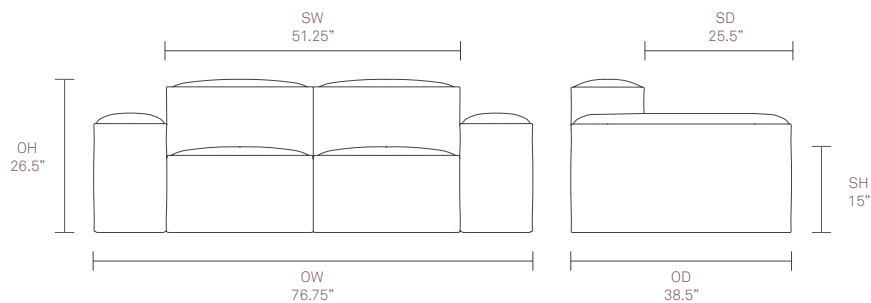

Paver — PVR02

Paver is a low level block based sofa system providing a luxurious soft seating solution on a grand scale. The carefully considered proportions of the elements with the striking out turned seam detail of the upholstery conceal a traditional construction covered in super soft foams.

Design by Allermuir

Standard Features

- Traditional carcass construction
- Super soft foam upholstery
- Turned out top sewn seam
- Linking device
- Plastic glides

Dimensions

For finish options please refer to website