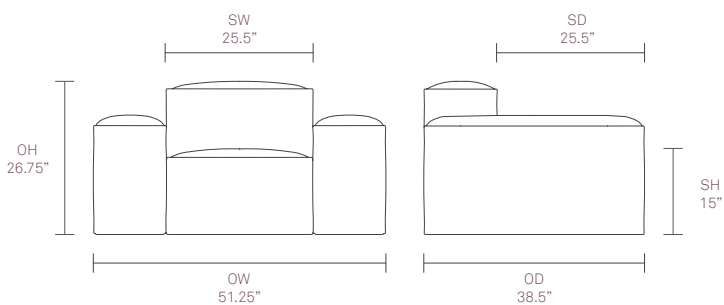

Paver — PVR01

Paver is a low level block based sofa system providing a luxurious soft seating solution on a grand scale. The carefully considered proportions of the elements with the striking out turned seam detail of the upholstery conceal a traditional construction covered in super soft foams.

Design by Allermuir

Standard Features

- Traditional carcass construction
- Super soft foam upholstery
- Turned out top sewn seam
- Linking device
- Plastic glides

Dimensions

For finish options please refer to website