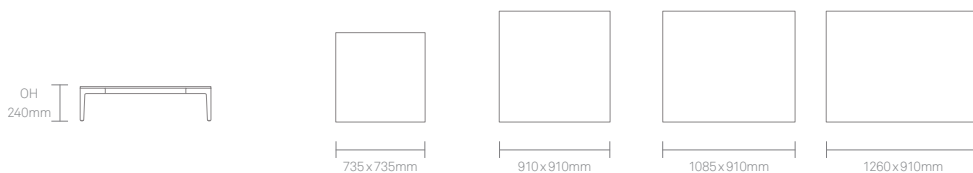

Matt Laminate faced MDF core top *

6mm visible edge profile is stained to match the laminated top*

Cast Aluminium legs and frame

Plastic glides

Dimensions

Finish Options

Cast Aluminium frame available in Black or Tusk Grey powder coat