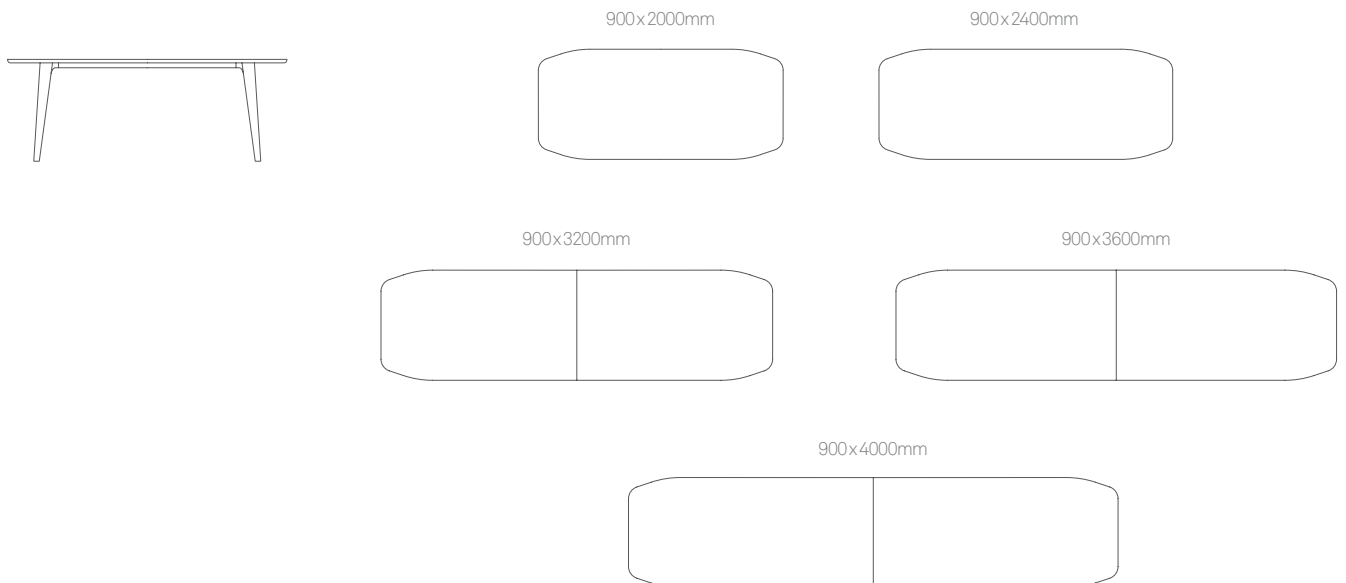

Dimensions

Standard Features

25mm MFMDf top with a clear edge profile
 25mm Laminate faced MDF core top with a clear edge profile
 25mm Laminate faced Plywood core top with a clear finish exposed edge detail
 Solid ash legs with a clear finish
 Aluminium framework available in a selection of powder coats
 Plastic glides