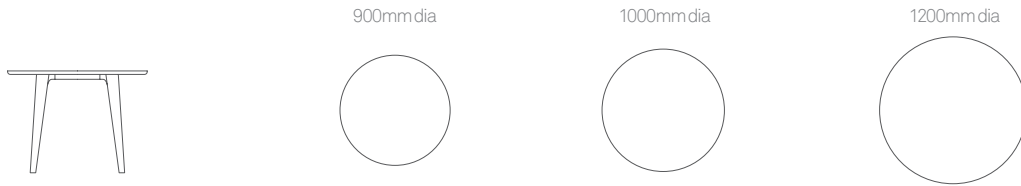

Pache

Design by Allermuir

Pache is a beautiful family of café tables. Round, square and soft chamfered rectangular shaped tables are available in a variety of finish options. The tables' elliptical solid ash legs can be left clear,

Dimensions

Standard Features

25mm MFMDf top with a clear edge profile
 25mm Laminate faced MDF core top with a clear edge profile
 25mm Laminate faced Plywood core top with a clear finish exposed edge detail
 Solid ash legs with a clear finish
 Aluminium framework available in a selection of powder coats
 Plastic glides