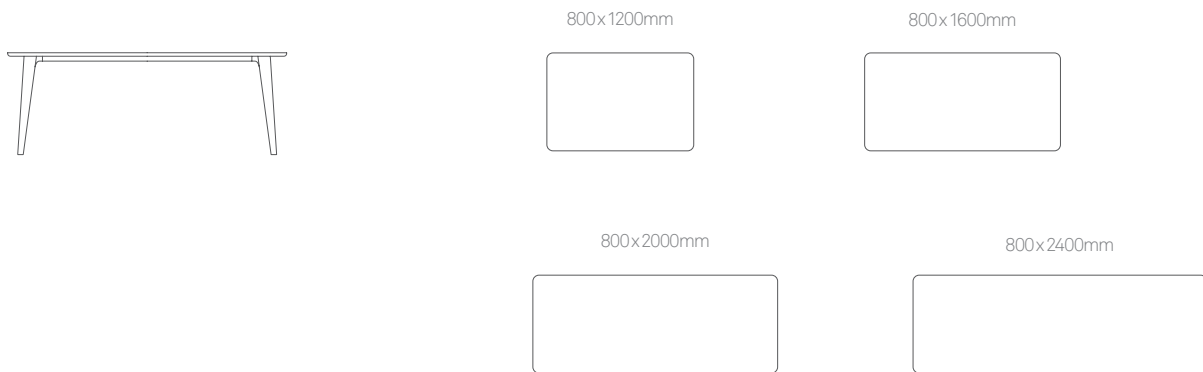

Pache

Design by Allermuir

Pache is a beautiful family of café tables. Round, square and soft chamfered rectangular shaped tables are available in a variety of finish options. The tables' elliptical solid ash legs can be left clear,

Dimensions

Standard Features

25mm MFMDf top with a clear edge profile
 25mm Laminate faced MDF core top with a clear edge profile
 25mm Laminate faced Plywood core top with a clear finish exposed edge detail
 Solid ash legs with a clear finish
 Aluminium framework available in a selection of powder coats
 Plastic glides