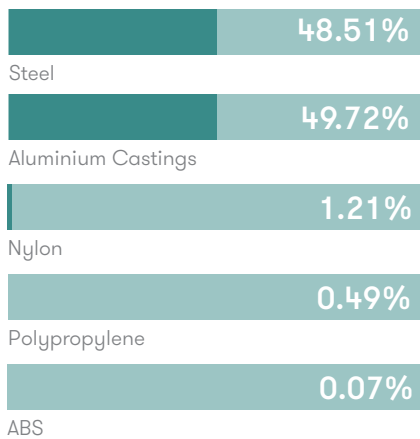

Optional Features

Solid Ash legs can be stained or colour washed

Edge References

Ref Group Number 46

25mm MDF core, specified melamine face and counterbalance. The edge is clear finish as standard.

Environmental Performance

Material Content

Components are constructed of the following

Recycled Content

Contains up to 47.00% of Recycled Material

Recyclability

The range is 99% recyclable

99%

Finish Options

Solid Ash legs available in Black colour wash
Aluminium framework available in White, Black, Sage, Basalt, Peacock Blue, or Coral powder coat.

Leg Finish

Solid Ash

Aluminium Framework Finishes

Black

Basalt

Sage

White

Peacock
Blue

Coral

Colour Washes Based on Ash

Back to
Black Wash