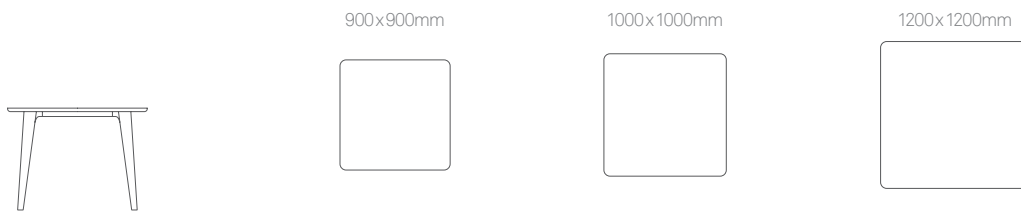

Pache

Design by Allermuir

Pache is a beautiful family of café tables. Round, square and soft chamfered rectangular shaped tables are available in a variety of finish options. The tables' elliptical solid ash legs can be left clear,

Dimensions

Standard Features

25mm MFMDf top with a clear edge profile
 25mm Laminate faced MDF core top with a clear edge profile
 25mm Laminate faced Plywood core top with a clear finish exposed edge detail
 Solid ash legs with a clear finish
 Aluminium framework available in a selection of powder coats
 Plastic glides