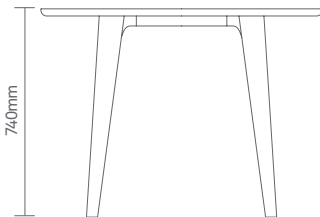

Design Allermuir

Our team of talented in house designers is responsible for creating elegant, innovative furniture designs that not only look beautiful, but minimise the impact on the world around us.

Constantly exploring new product trends and keeping up to date with the latest innovations in technology and materials, our design team creates world class designs of the highest quality.