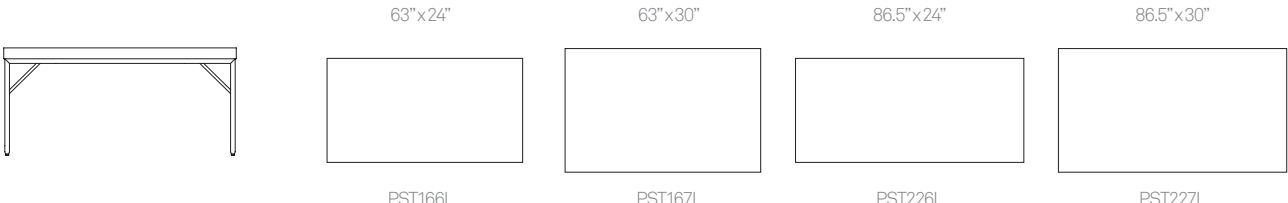

Constantly exploring new product trends and keeping up to date with the latest innovations in technology and materials, our design team creates world class designs of the highest quality.

Pause Coffee Tables 13" Height

Pause Dining Tables 28" Height

Pause High Tables 40.25" Height

Standard Features

3" Grade A or B laminate faced top
Tubular steel frame finished in Silver M04 powder coat
Plastic glides with leveling adjustment