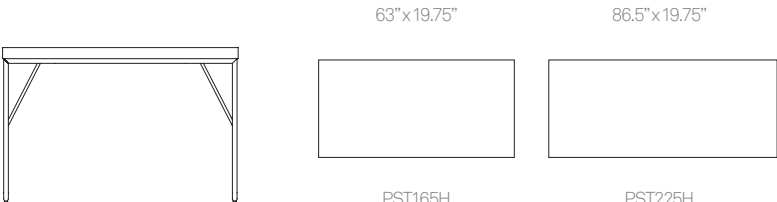

Constantly exploring new product trends and keeping up to date with the latest innovations in technology and materials, our design team creates world class designs of the highest quality.

Pause Coffee Tables 13" Height

Pause Dining Tables 28" Height

Pause High Tables 40.25" Height

Standard Features

3" Grade A or B laminate faced top
Tubular steel frame finished in Silver M04 powder coat
Plastic glides with leveling adjustment