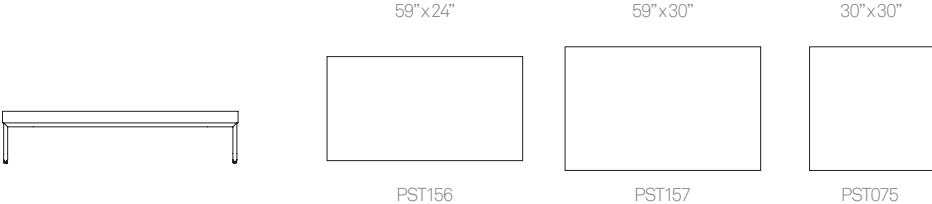

Constantly exploring new product trends and keeping up to date with the latest innovations in technology and materials, our design team creates world class designs of the highest quality.

Pause Coffee Tables 13" Height

Pause Dining Tables 28" Height

Pause High Tables 40.25" Height

Standard Features

3" Grade A or B laminate faced top
Tubular steel frame finished in Silver M04 powder coat
Plastic glides with leveling adjustment