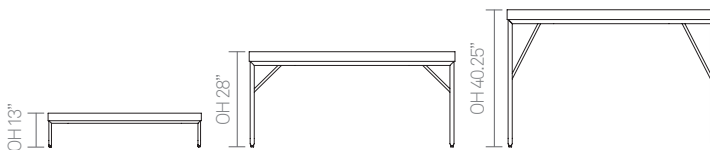

Design Allermuir

Our team of talented in house designers is responsible for creating elegant, innovative furniture designs that not only look beautiful, but minimise the impact on the world around us.

Constantly exploring new product trends and keeping up to date with the latest innovations in technology and materials, our design team creates world class designs of the highest quality.