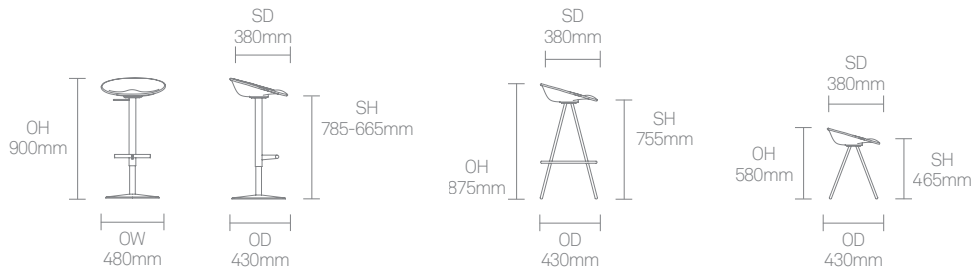

Standard Features

- (* - Selected models only)
- Beech (3D ply) shell*
- Rigid PU Shell*
- Tubular steel frame*
- Height adjustable Steel Swivel pedestal base*
- Plastic glides

Optional Features

- White tinted 'Alpi' Oak (3D ply) Shell
- American Walnut (3D ply) Shell
- Counter height Stool*
- Two-tone PU shell*

Performance Standards

BS EN B13761:2002

Dimensions