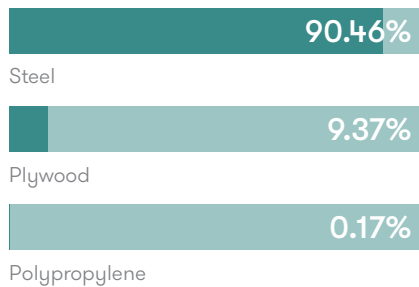

Performance Standards

BS EN B13761:2002

Dimensions

Environmental Performance

Material Content

JoJo components are constructed of the following

Recycled Content

JoJo contains up to 45% of Recycled Material

Recyclability

The JoJo range is 99% recyclable

99%

Finish Options

Tubular Steel frame available in Silver M04, White, Black or Slate Grey powder coat.

Steel pedestal base is available in Polished Chrome*

Shell is available in Beech, White tinted 'Alpi' Oak or American Walnut with a clear finish

Beech Shell can be stained or colour washed

Rigid PU Shell available in Pure White, Slate Grey, Honey Yellow, Turtle Dove, Nut Brown or Two-tone (Pure White/Slate Grey) (Turtle Dove/Nut Brown)

Standard Metal Finishes