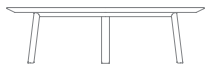

Sunda 2

Design by Allermuir

These beautiful occasional tables are available in various heights and diameters that can be nestled together to create a stunning multilevel centre piece. The table tops are finished in a reformed Oak veneer that can be clear lacquered or stained,

whilst the Steel tripod frames are available in a fine textured, mineral coloured range of powder finishes.

SUN201

Design Allermuir

Our team of talented in house designers is responsible for creating elegant, innovative furniture designs that not only look beautiful, but minimise the impact on the world around us.

Constantly exploring new product trends and keeping up to date with the latest innovations in technology and materials, our design team creates world class designs of the highest quality.