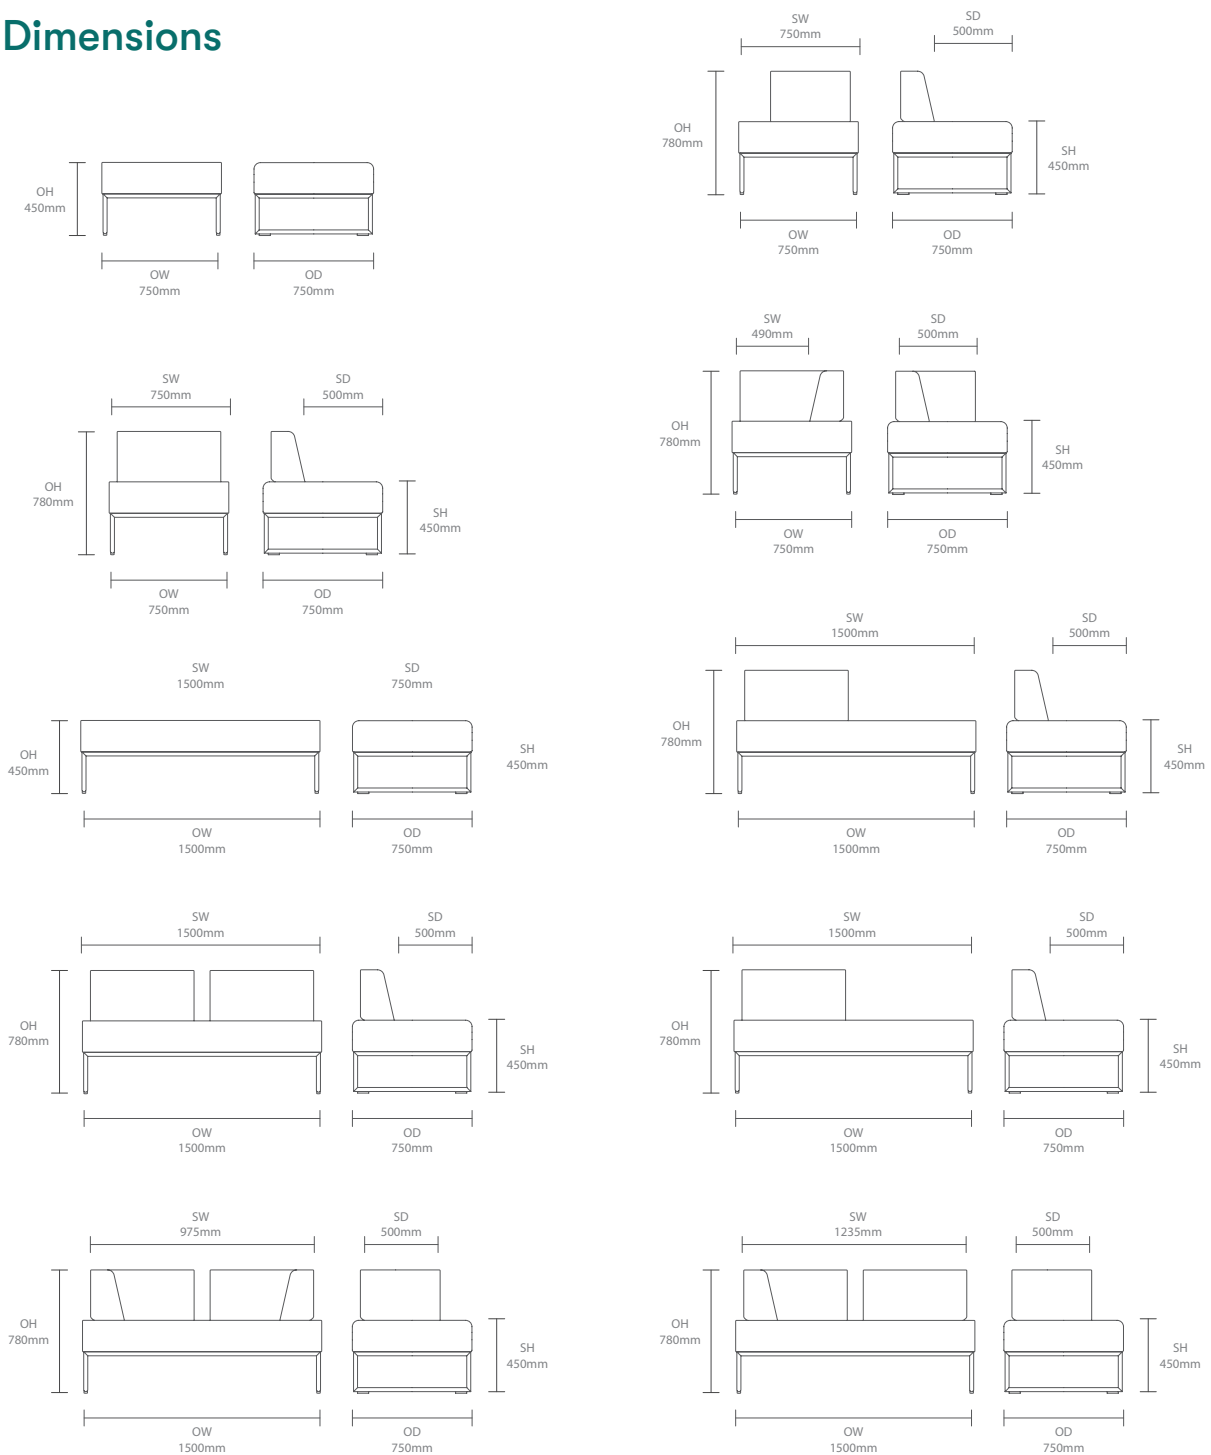

Standard Features

- (* - Selected models only)
- Traditional carcass seat construction*
- Moulded foam back construction*
- Tubular steel frame*
- Plastic glides with levelling adjustment*
- 60mm hard wheel castors*

Optional Features

- Seat to seat linking*
- Two-tone upholstery*
- Glides*
- Soft wheel castors*
- Soft wheel break unloaded castors*
- Counter height stool option*

Performance Standards

SCS-EC10.2-2007 Indoor Air Quality

Dimensions