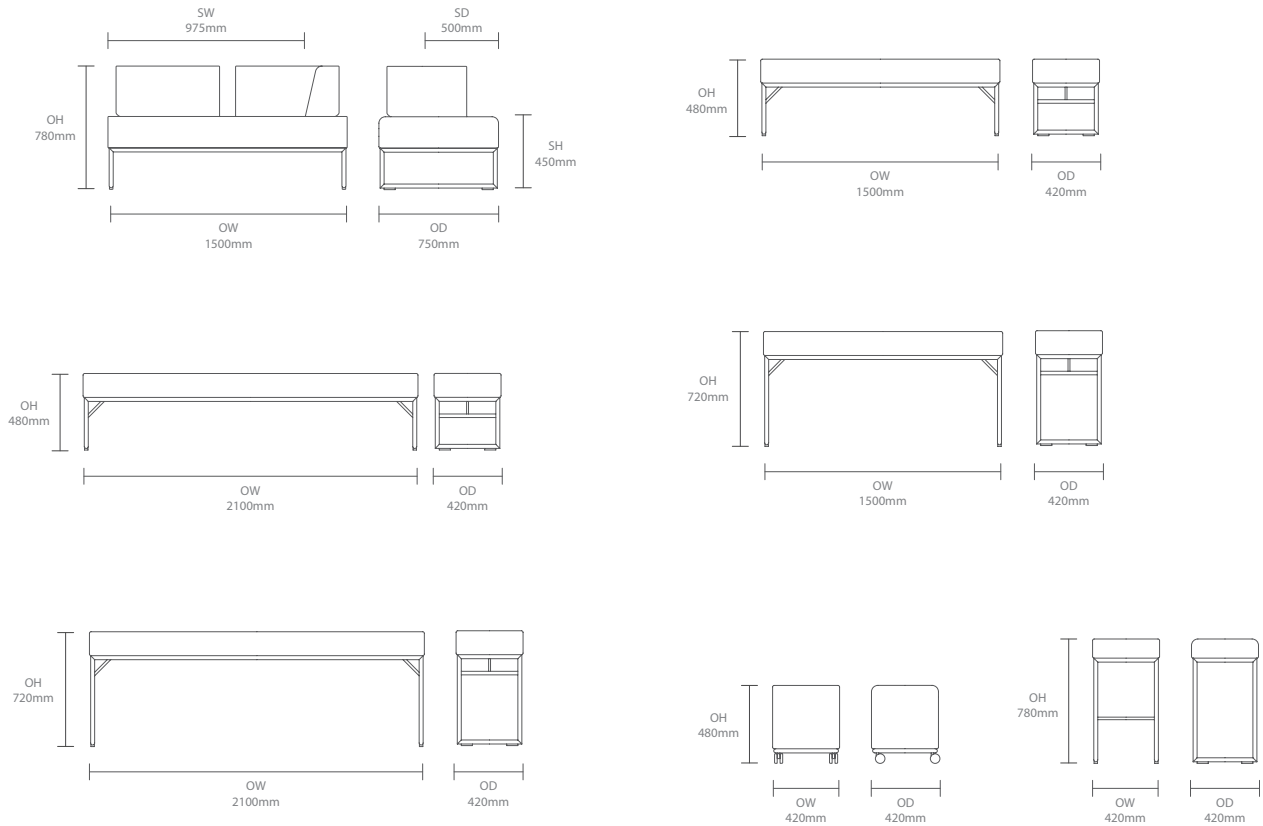

Dimensions