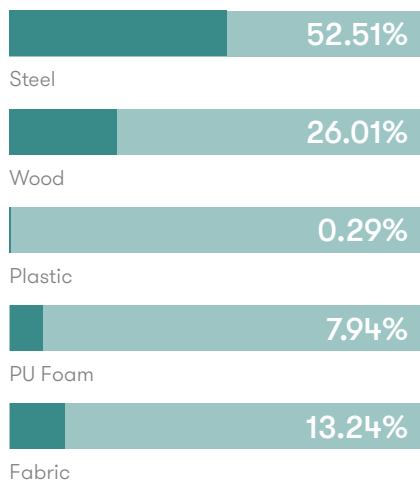

Dimensions

Dimensions

Environmental Performance

Material Content

Components are constructed of the following

Recycled Content

Contains up to 32.50% of Recycled Material

Recyclability

The range is 100% recyclable

100%

Environmental information for this range has been based on PSM202. For more detail please refer to individual EPA sheets