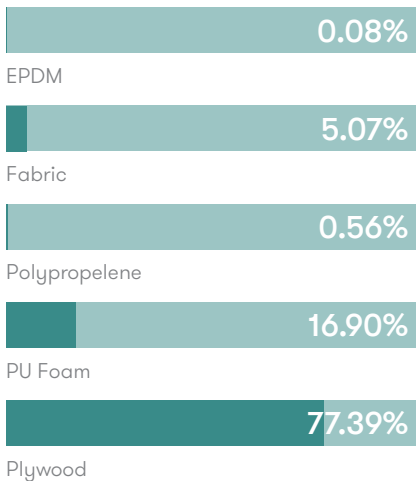

Standard Features

- (* - Selected models only)
- Wood carcass construction
- Dual density back foam
- Sprung seat foam
- Fully upholstered
- Plastic glides

Optional Features

- Swivel base*
- Solid Ash side shelf (RH)*
- Plastic glides with felt
- Two tone upholstery

Dimensions

Environmental Performance

Material Content

Components are constructed of the following

Recycled Content

Contains up to 2.50% of Recycled Material

Recyclability

The range is 100% recyclable

99%