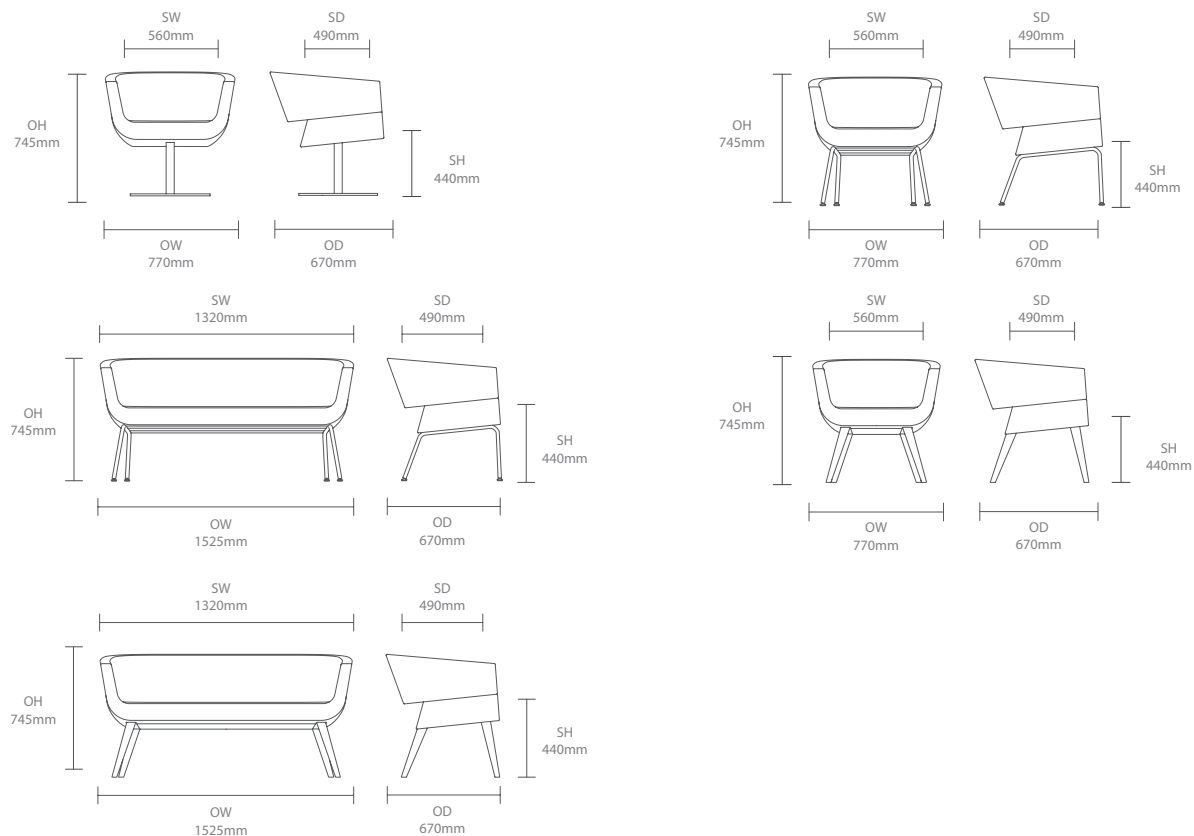

## Standard Features

- (\* - Selected models only)
- Moulded foam construction
- Fully upholstered
- Tubular Steel frame\*
- Steel swivel pedestal base\*
- Plastic glides\*

- Plastic self levelling glides\*
- Solid Beech legs\*

## Dimensions