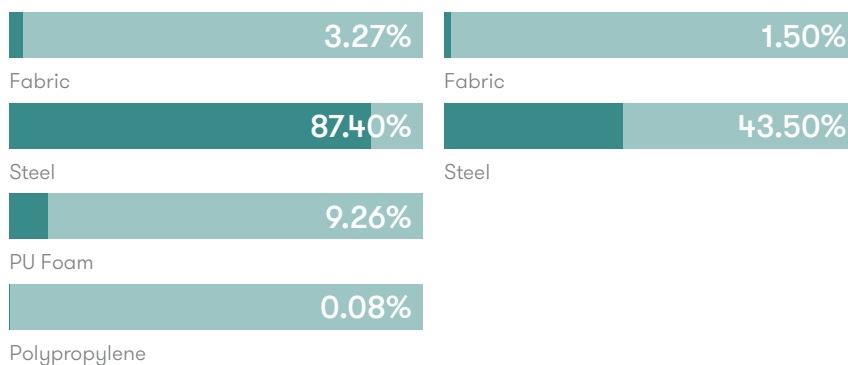

Recyclability

The range is 99% recyclable