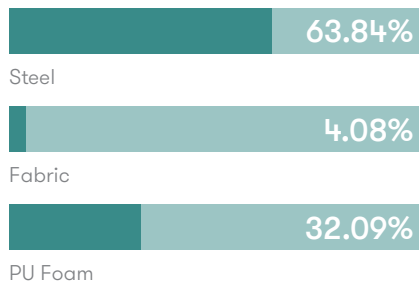

Recycled Content

Contains up to 32% of Recycled Material

Recyclability

The range is 99% recyclable

99%

Finish Options

4 star blade base available in Ceramic
 White powder coat
 Solid Ash legs with a clear finish
 Solid Ash legs can be stained or colour
 washed