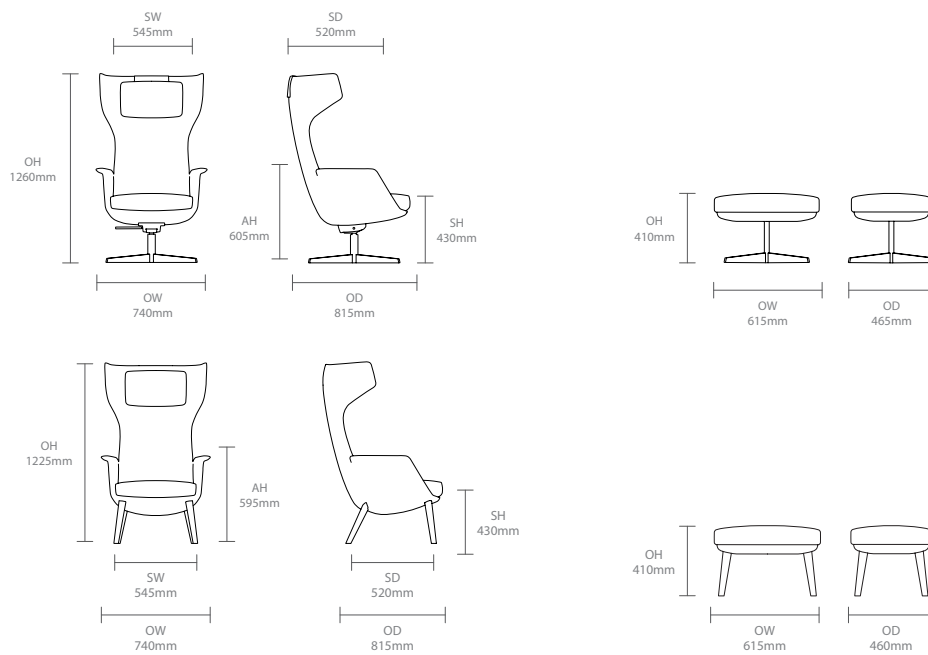

Mezger has received more than 50 Design Awards such as Best of NeoCon, Good Design and Red Dot.

Standard Features

- (* - Selected models only)
- Moulded foam construction with dual density back foam*
- Height adjustable headrest*
- Free floating seat tilt with upright locking*
- Fully upholstered
- 4 star swivel blade base*
- 4 star blade base*

- 4 star blade base*
- Solid Ash legs
- Plastic glides

Optional Features

- Plastic glides with felt
- Auto return swivel
- Two tone upholstery

Dimensions

Environmental Performance

Material Content

Components are constructed of the following