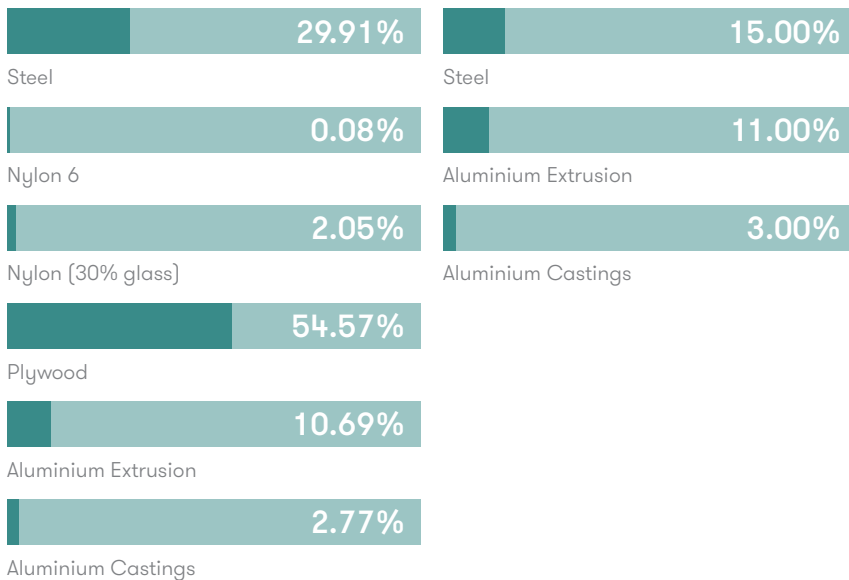

Material Content

Components are constructed of the following

Recycled Content

Contains up to 29.00% of Recycled Material

Recyclability

The range is 99% recyclable

99%

Finish Options