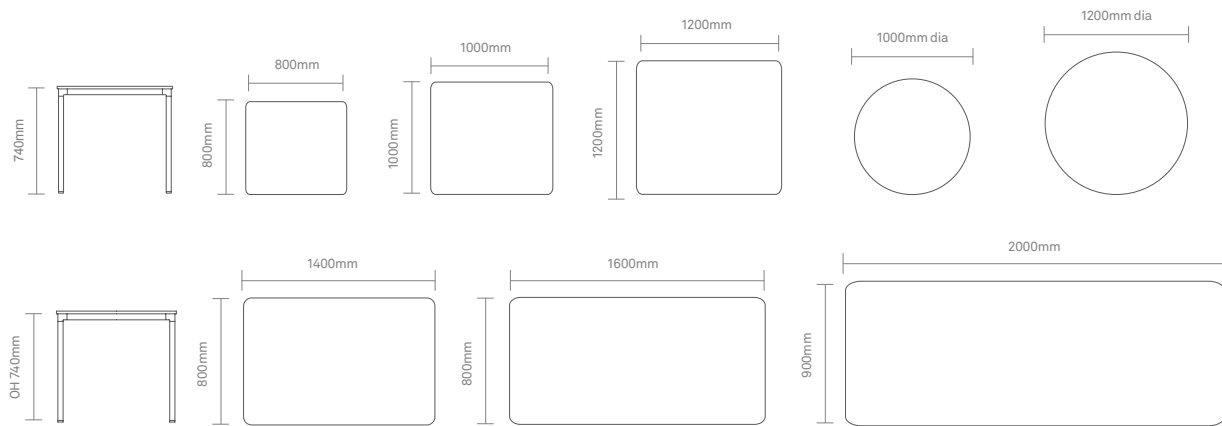

- 18mm Laminate faced Plywood core top
- 18mm Laminate faced MDF core top
- Aluminium Fluted legs and Steel frame under structure
- Plastic glides with levelling adjustment

Dimensions

Environmental Performance

Biella Walnut

Edge Stains

Solid Black

Solid White

Clear

Edge Stains

Ref Group Number 33

18mm Ply core, specified laminate or linoleum face and counterbalanced with a flat edge or 25mm Ply core, specified laminate or linoleum face and counterbalanced with a flat edge.