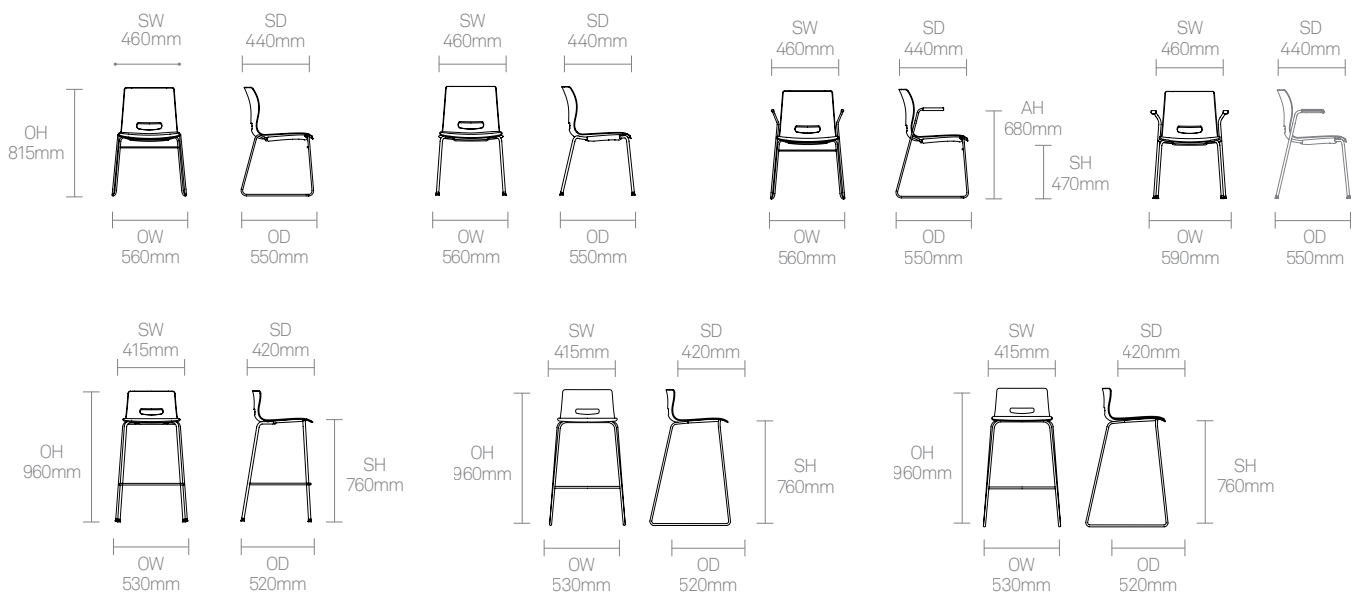

## Standard Features

- (\* - Selected models only)
- Stacks up to 18 high\*
- Plastic shell
- Wire frame\*
- Tubular steel frame\*
- Plastic arms\*
- Upholstered seat\*
- Plastic glides\*
- Plastic self-levelling glides\*

## Optional Features

- Plastic linking glides\*
- Plastic guides with felt\*
- Plastic self-levelling glides with felt\*
- Detachable writing tablet\*
- Chair trolley
- Ribbed upholstered seat pad\*
- Counter height stool option\*

## Dimensions