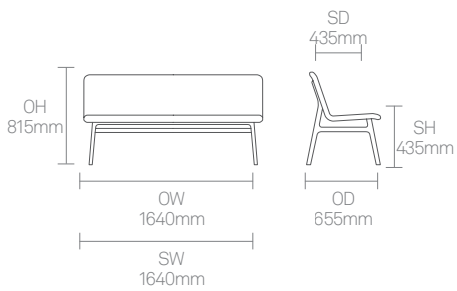

Standard Features

- (* - Selected models only)
- Fully upholstered shell
- Fully upholstered arms*
- Cast Aluminium frame and extrusions
- Plastic glides with levelling adjustment

Optional Features

- Plastic glides with felt and levelling adjustment

Dimensions