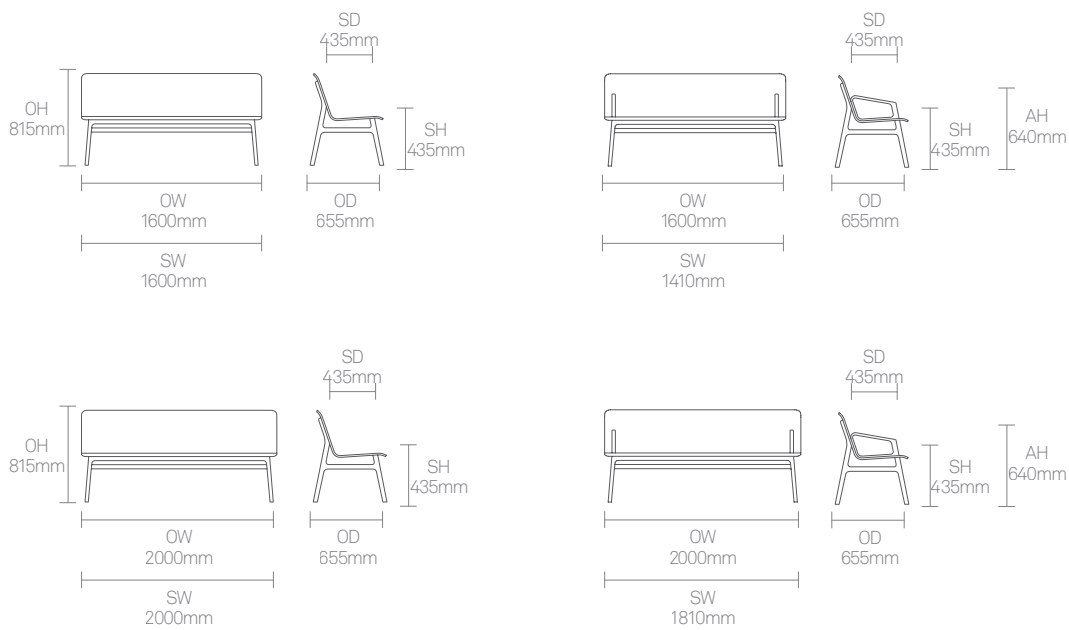

- (* - Selected models only)
- Oak veneer ply shell
- Cast Aluminium frame and extrusions
- Cast Aluminium arms*
- Plastic glides with levelling adjustment

Optional Features

- Plastic glides with felt and levelling adjustment

Dimensions

Standard Features

- (* - Selected models only)
- Oak veneer ply shell
- Upholstered inner shell
- Cast Aluminium frame and extrusions
- Cast Aluminium arms*
- Plastic glides with levelling adjustment

Optional Features

- Plastic glides with felt and levelling adjustment

Dimensions

Standard Features

- (* - Selected models only)
- Fully upholstered shell
- Fully upholstered arms*
- Cast Aluminium frame and extrusions
- Plastic glides with levelling adjustment