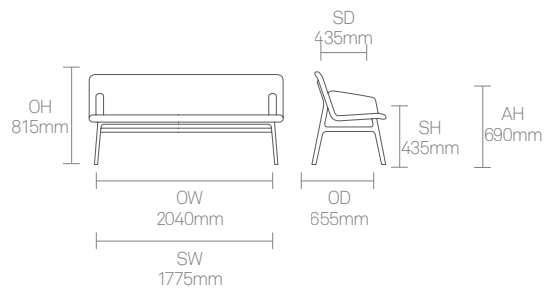

Standard Features

- (* - Selected models only)
- Fully upholstered shell
- Fully upholstered arms*
- Cast Aluminium frame and extrusions
- Plastic glides with levelling adjustment

Optional Features

- Plastic glides with felt and levelling adjustment

Dimensions