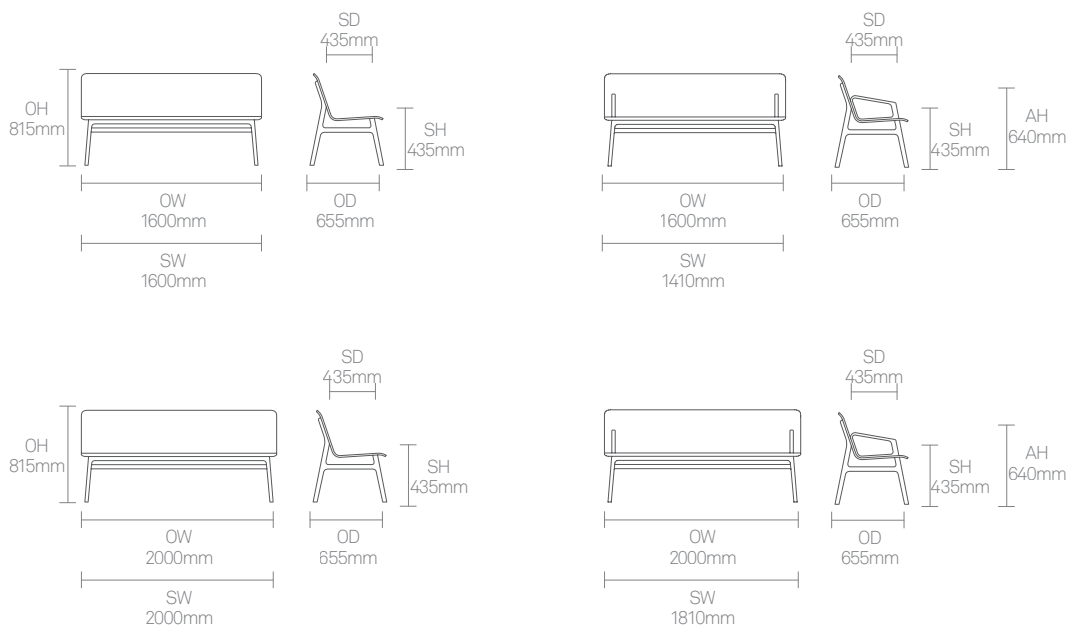

Dimensions

Standard Features

- (* - Selected models only)
- Oak veneer ply shell
- Upholstered inner shell
- Cast Aluminium frame and extrusions
- Cast Aluminium arms*
- Plastic glides with levelling adjustment

Optional Features

- Plastic glides with felt and levelling adjustment

Dimensions

Standard Features

- (* - Selected models only)
- Fully upholstered shell
- Fully upholstered arms*
- Cast Aluminium frame and extrusions
- Plastic glides with levelling adjustment