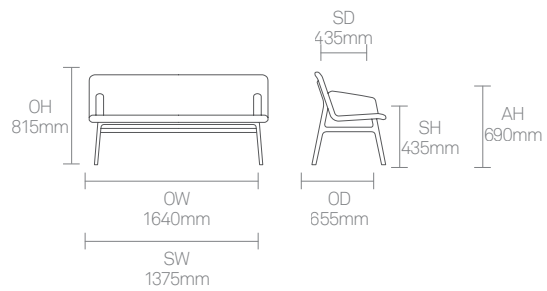

Standard Features

- (* - Selected models only)
- Fully upholstered shell
- Fully upholstered arms*
- Cast Aluminium frame and extrusions
- Plastic glides with levelling adjustment

Optional Features

- Plastic glides with felt and levelling adjustment

Dimensions