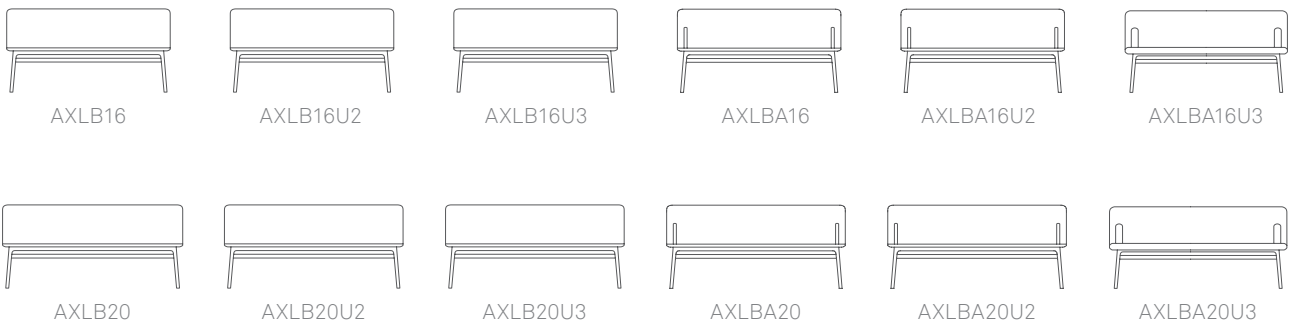

Design

Design by Benjamin Hubert | LAYER

Benjamin Hubert is an award-winning British design entrepreneur, and founder of creative agency, LAYER. LAYER is focused on experience-driven design for both the physical and digital worlds. Led by Benjamin and a growing creative team,

LAYER is partnering with forward-thinking brands – including Nike, Pepsi, BMW, Samsung and Braun – to create products that will help define the way we live, work and communicate in the future.