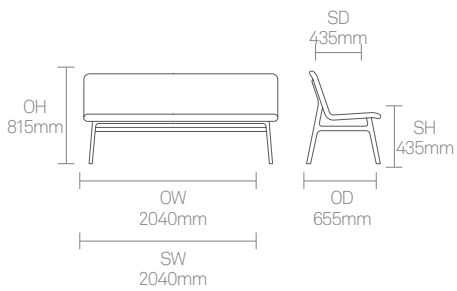

Standard Features

- (* - Selected models only)
- Fully upholstered shell
- Fully upholstered arms*
- Cast Aluminium frame and extrusions
- Plastic glides with levelling adjustment

Optional Features

- Plastic glides with felt and levelling adjustment

Dimensions