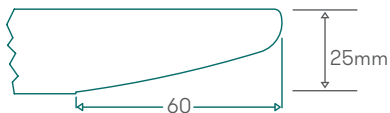

Edge Stains

Solid Black

Solid White

Clear

Note: Colour images are for reference only. Please verify with actual colour sample.

Edge References

Ref Group Number 38

25mm MDF core, specified laminate face & counterbalance with 60mm chamfered edge. The edge is clear finish as standard or can be stained.