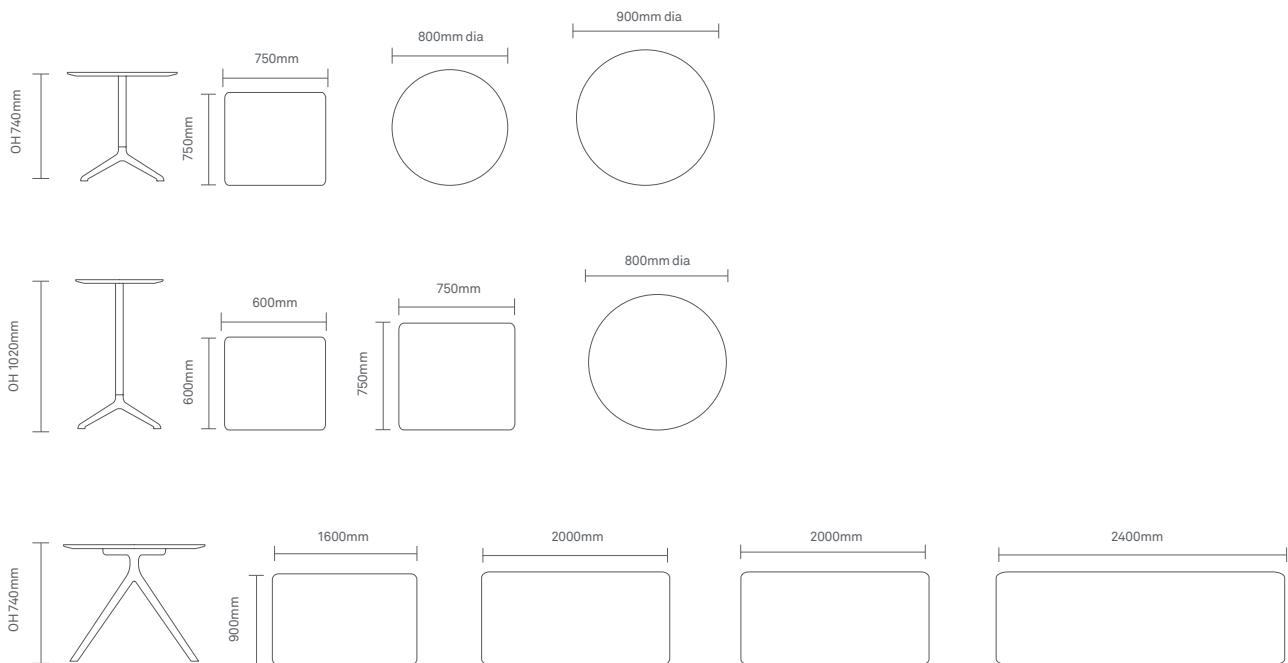

Bistro Dining Height

Bistro High Tables

Dining Rectangular
Tables

Design

Design by Benjamin Hubert | LAYER

Benjamin Hubert is an award-winning British design entrepreneur, and founder of creative agency, LAYER. LAYER is focused on experience-driven design for both the physical and digital worlds. Led by Benjamin and a growing creative team,

- (* - Selected models only)
- 25mm Laminate faced MDF core top
- Cast aluminium base and aluminium centre column
- Plastic glides with levelling adjustment

Dimensions

Environmental Performance

Material Content

Edge Stains

Solid Black

Solid White

Clear

Note: Colour images are for reference only. Please verify with actual colour sample.

Edge References

Ref Group Number 38

25mm MDF core, specified laminate face & counterbalance with 60mm chamfered edge. The edge is clear finish as standard or can be stained.