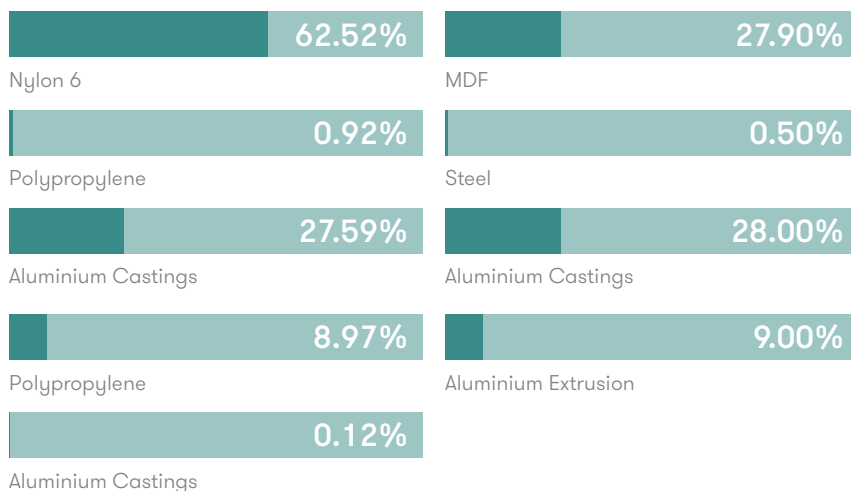

- (* - Selected models only)
- 25mm Laminate faced MDF core top
- Cast aluminium base and aluminium centre column
- Plastic glides with levelling adjustment

Dimensions

Environmental Performance

Material Content

Components are constructed of the following

Recycled Content

Contains up to 65.40% of Recycled Material

Recyclability

The range is 99% recyclable

99%

Finish Options

Laminate faced MDF core top with a clear edge profile

Table edge profile can be stained in Solid Black or Solid White

Cast Aluminium frame available in Black, White, Basalt, Sage, Peacock Blue, Coral, Stone or Pebble powder coat*

Metal Frame / Leg Finishes