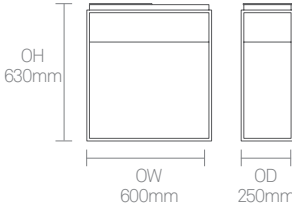

Standard Features

- (* - Selected models only)
- Steel frame and box insert
- Solid Oak top shelf
- Plastic glides

Dimensions

Finish Options

Steel frame and box insert finished in Black, Pebble, or Sage powder coat