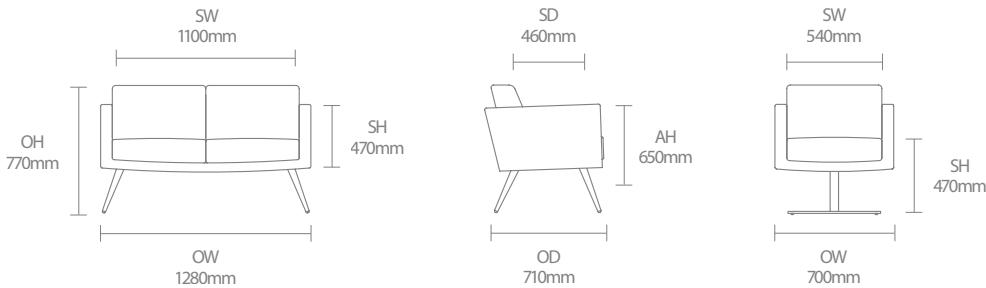

- Solid Beech conical legs*
- Plastic glides

Optional Features

- Two-tone upholstery

Performance Standards

SCS-EC10.2-2007 Indoor Air Quality

Dimensions

Environmental Performance

Material Content