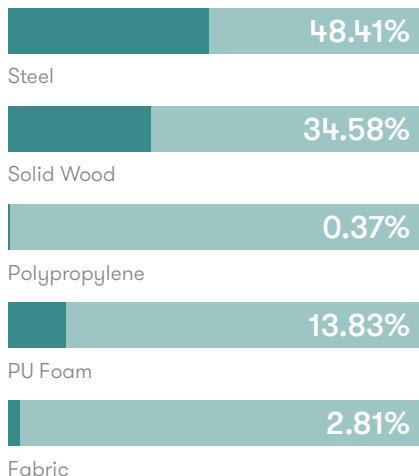

- Solid Beech conical legs*
- Plastic glides

Optional Features

- Two-tone upholstery

Performance Standards

SCS-EC10.2-2007 Indoor Air Quality

Dimensions

Environmental Performance

Material Content

Components are constructed of the following

Recycled Content

Contains up to 25.50% of Recycled Material

Recyclability

The range is 99% recyclable

99%

Finish Options

Swaged tubular steel legs and pedestal base are finished in polished chrome
 Steel swivel base finished in polished chrome
 Solid Beech legs have a clear finish as standard