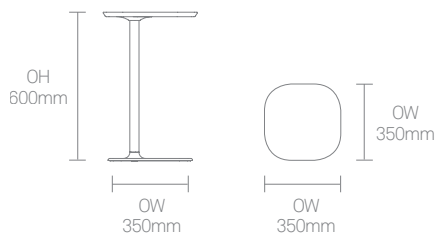

Standard Features

(* - Selected models only)
Aluminium table construction
Teflon glides

Dimensions