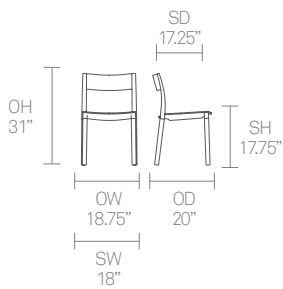

Standard Features

(* - Selected models only)

- Beech ply seat with a clear finish*
- Beech ply back with a clear finish*
- Plastic seat — Color: Off-Black*
- Plastic back — Color: Off-Black*
- Cast Aluminum frame
- Solid Beech legs
- Plastic glides
- Stacks up to 4 high

Optional Features

(* - Selected models only)

- Oak ply seat, back and solid Oak legs*
- Solid Oak legs*
- Plastic glides with felt

Dimensions