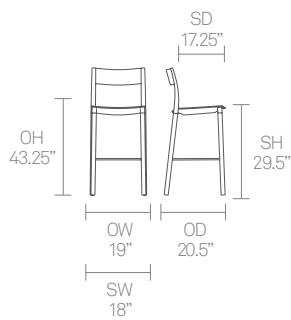

Standard Features

(* - Selected models only)

- Beech ply seat with a clear finish*
- Beech ply back with a clear finish*
- Plastic seat — Color: Off-Black*
- Plastic back — Color: Off-Black*
- Cast Aluminum frame
- Solid Beech legs
- Footrest
- Footrest protector
- Plastic glides

Optional Features

(* - Selected models only)

- Oak ply seat, back and solid Oak legs*
- Solid Oak legs*
- Plastic glides with felt

Dimensions