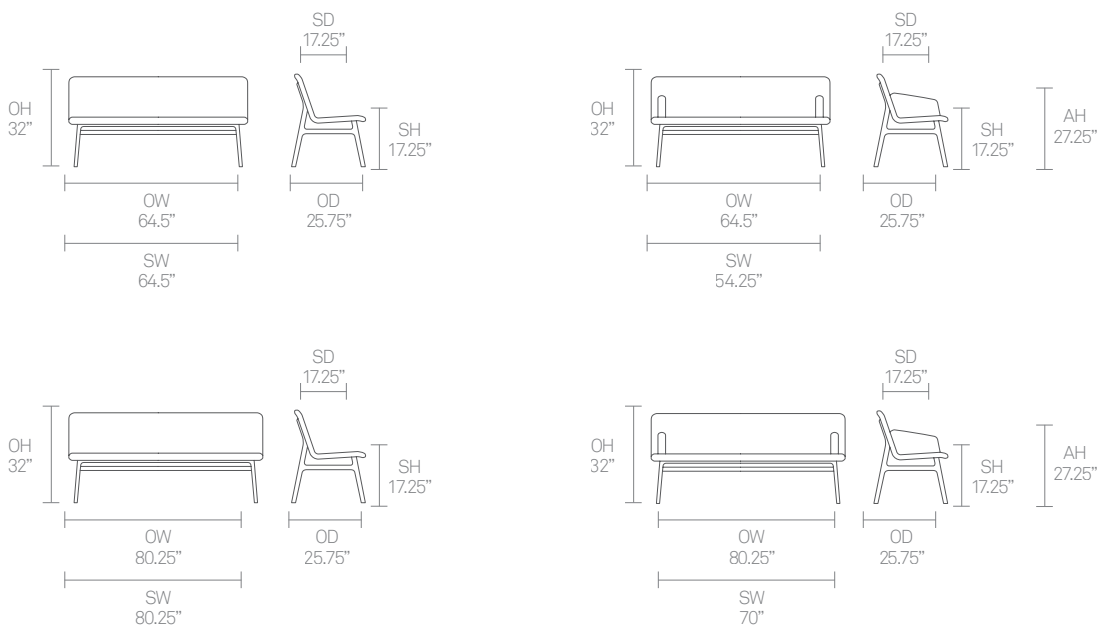

Standard Features

- (* - Selected models only)
- Fully upholstered shell
- Fully upholstered arms*
- Cast Aluminum frame and extrusions
- Plastic glides with levelling adjustment

Optional Features

- Plastic glides with felt and levelling adjustment

Dimensions