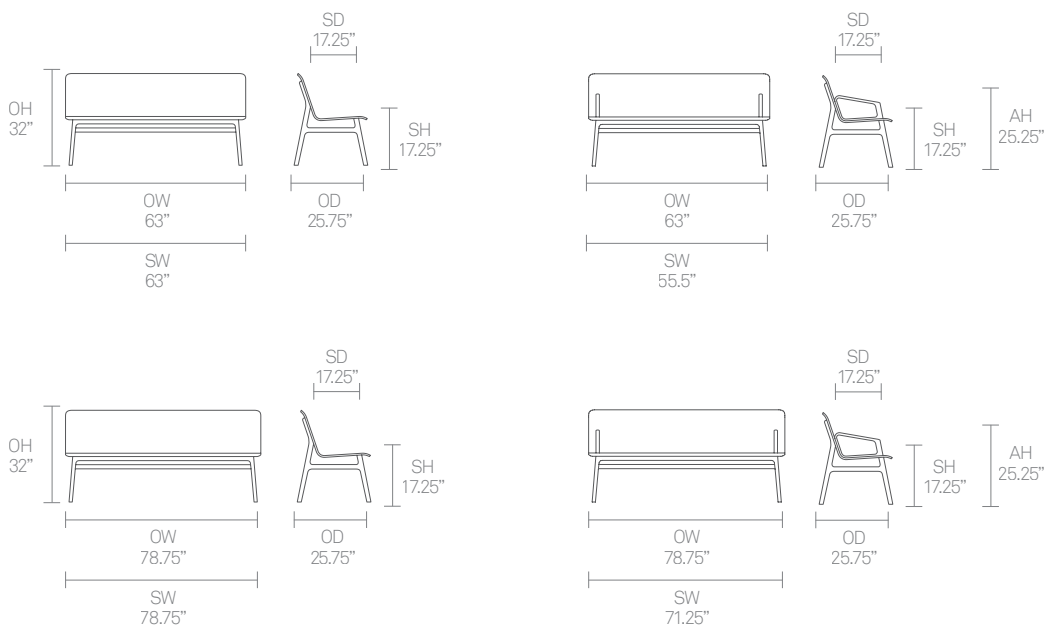

Dimensions

Standard Features

- (* - Selected models only)
- Oak veneer ply shell
- Upholstered inner shell
- Cast Aluminum frame and extrusions
- Cast Aluminum arms*
- Plastic glides with levelling adjustment