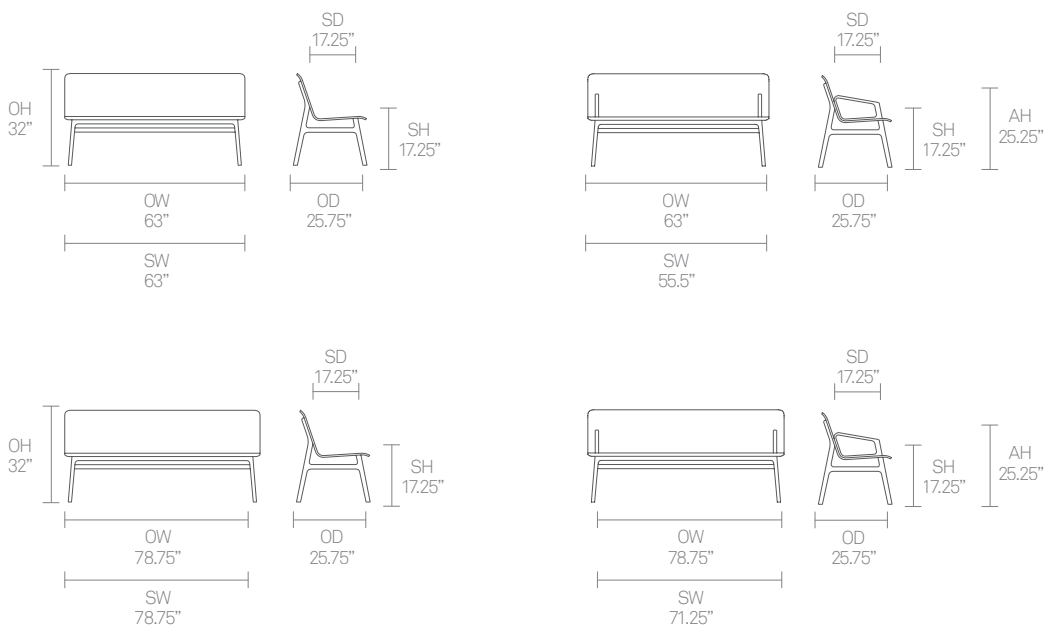

Dimensions

Standard Features

- (* - Selected models only)
- Oak veneer ply shell
- Upholstered inner shell
- Cast Aluminum frame and extrusions
- Cast Aluminum arms*
- Plastic glides with levelling adjustment

Optional Features

- Plastic glides with felt and levelling adjustment

Dimensions

Standard Features

- (* - Selected models only)
- Fully upholstered shell
- Fully upholstered arms*
- Cast Aluminum frame and extrusions
- Plastic glides with levelling adjustment