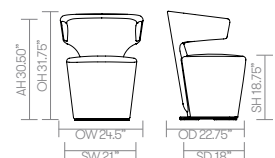

## standard & optional features

- Standard feature
- Not available

**BN1**  
Tub chair

Weight	53lbs
Molded foam construction	●
Webbed seat support	●
Fully upholstered	●
Steel base plate finished in Silver powder coat	●
Plastic glides *1	●

Fabric Grade	C.O.M.		C.O.L.										
	1	2	3	4	5	6	7	8	9	10	11	A	B
<b>BN1</b> • Tub chair	1883	1922	1968	2024	2082	2138	2195	2307	2534	2761	2987	2608	3275
	3.5 yds		77 sq ft.										

A, B = Leather  
 COM = Customers own Material (yds)  
 COL = Customers own Leather (sq ft.)  
 All prices listed in US \$

**dimensions—** OH - Overall Height OD - Overall Depth OW - Overall Width AH - Arm Height SH - Seat Height SW - Seat Width SD - Seat Depth

[Back to index](#)