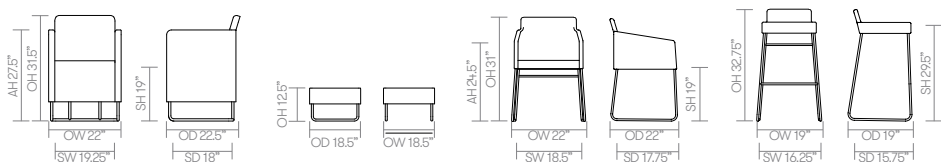

Optional features:

1. Plastic glides available with felt	+ \$20	□	+ \$20	□	+ \$20	□	+ \$20	+ \$20
Counter height stool option, seat height 24.5" (add CH to product code)	□	□	□	+ \$72	□	□	□	+ \$72
Two-tone upholstery (use the price of the highest grade of the fabrics selected)	+ \$50	+ \$50	+ \$50	□	+ \$50	+ \$50	+ \$50	□

* [Click here to see Textile Finishes & COM Requirements](#)

* [Click here to see available Seating Metal Finishes](#)

dimensions

OH - Overall Height OD - Overall Depth OW - Overall Width AH - Arm Height SH - Seat Height SW - Seat Width SD - Seat Depth

[Back to index](#)

Fabric Grade	C.O.M.		C.O.L.									A	B	
	1	2	3	4	5	6	7	8	9	10	11			
A530Q • Club chair • Skid base • Quilted upholstery	1885 4 yds	1936	1993 88 sq ft.	2065	2138	2209	2281	2425	2714	3002	3290	2774	3614	
A531Q • Footstool • Skid base • Quilted upholstery	602 1 yds	618	637 24 sq ft.	660	683	707	730	775	869	961	1054	908	1156	
A532Q • Dining chair • Skid base • Quilted upholstery	1421 2.5 yds	1448	1479 55 sq ft.	1518	1556	1595	1634	1711	1865	2020	2174	1915	2348	
A534Q • High stool • Skid base • Quilted upholstery	1061 1 yds	1074	1088 20 sq ft.	1106	1125	1142	1160	1196	1268	1341	1413	1285	1496	
A530 • Club chair • Skid base	1774 4 yds	1825	1882 88 sq ft.	1954	2026	2098	2170	2314	2603	2891	3179	2663	3503	
A531 • Footstool • Skid base	546 1 yds	563	581 22 sq ft.	605	628	650	673	720	813	905	998	831	1101	
A532 • Dining chair • Skid base	1321 2.5 yds	1348	1378 55 sq ft.	1418	1456	1495	1533	1610	1765	1919	2074	1797	2247	
A534 • High stool • Skid base	1017 1 yds	1029	1044 22 sq ft.	1061	1080	1098	1115	1152	1224	1296	1368	1240	1451	