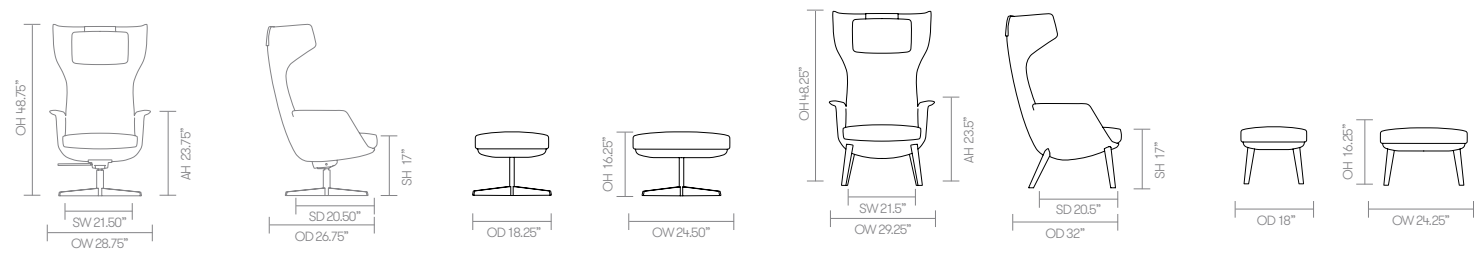

standard & optional features

- Standard feature
- Not available

	TAR405 Lounge chair 4-Star Swivel Base	TARFS05 Footstool 4-Star Swivel Base	TAR403 Wing lounge chair with wood legs	TARFS03 Footstool with wood legs
Weight	73lbs	29lbs	73lbs	29lbs
Molded foam construction with dual density back foam	●	□	●	□
Height adjustable headrest	●	□	●	□
Free floating seat tilt with upright locking	●	□	□	□
Fully upholstered	●	●	●	●
4 star swivel blade base finished in Black powder coat*1	●	□	□	□
4 star blade base finished in Black powder coat*1	□	●	□	□
Solid Ash legs with a clear finish*2	□	□	●	●
Plastic glides*3	●	●	●	●

* [Click here to see Textile Finishes & COM Requirements](#)

* [Click here to see available Seating Metal Finishes](#)

* [Click here to see Seating Wood Finishes](#)

dimensions— OH - Overall Height OD - Overall Depth OW - Overall Width AH - Arm Height SH - Seat Height SW - Seat Width SD - Seat Depth