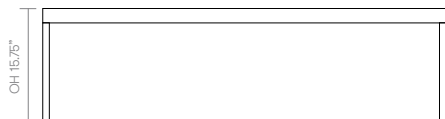

## standard & optional features

- Standard feature
- Not available

	SLT01 Square Occasional 29.5" x 29.5"	SLT02 Rectangle Occasional 47.5" x 24"	SLT03 Rectangle Occasional 59" x 29.5"
Weight	75lbs	82lbs	108lbs
Flat steel frame finished in Brushed Chrome	●	●	●
Plastic glides	●	●	●
Toughened clear glass top with polished edges	●	●	●

## dimensions— OH - Overall Height OD - Overall Depth OW - Overall Width

[Back to index](#)

Code	Edge	Glass (56)
<b>SLT01</b> •Square •Occasional •15.75" h x 29.5" x 29.5"	 56	1971
<b>SLT02</b> •Rectangle •Occasional •15.75" h x 47.5" x 24"	 56	2291
<b>SLT03</b> •Rectangle •Occasional •15.75" h x 59" x 29.5"	 56	2998