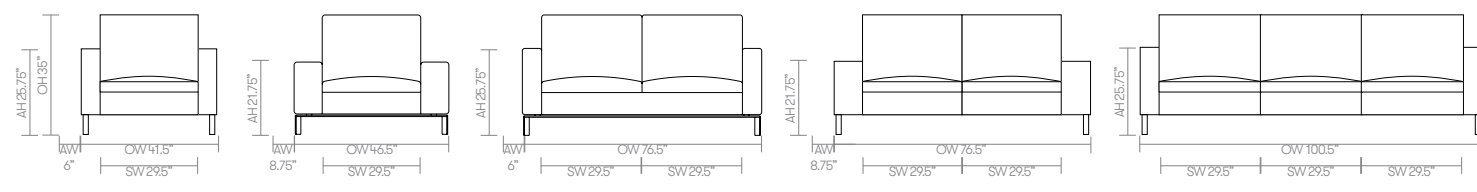

**dimensions**— OH - Overall Height OD - Overall Depth OW - Overall Width AH - Arm Height SH - Seat Height SW - Seat Width SD - Seat Depth

⏪ [Back to index](#)

| Fabric Grade  | Fabric Selection 1 | Fabric Selection 2 | Fabric Selection 3 | A | B     |  |
|---|--------------------|--------------------|--------------------|---|-------|--|
| <b>SL01</b><br>• Single seat with narrow arms                 | 4416               | 4710               | 5593               | - | 5944  |  |
| <b>SLW01</b><br>• Single seat with wide arms                  | 4686               | 4997               | 5935               | - | 6307  |  |
| <b>SL02</b><br>• Two seater with narrow arms                  | 7066               | 7538               | 8951               | - | 9513  |  |
| <b>SLW02</b><br>• Two seater with wide arms                   | 7495               | 7996               | 9494               | - | 10091 |  |
| <b>SL03</b><br>• Three seater with narrow arms                | 9935               | 10597              | 12583              | - | 13374 |  |
| <b>SLW03</b><br>• Three seater with wide arms                 | 10540              | 11242              | 13350              | - | 14189 |  |
| <b>SL13</b><br>• Extra wide two seater with narrow arms       | 10841              | 11567              | 13736              | - | 14599 |  |
| <b>SLW13</b><br>• Extra wide two seater with wide arms        | 10853              | 11577              | 13746              | - | 14611 |  |
| <b>SLB01</b><br>• Single seat bench<br>• 17.25" h x 30" x 30" | 2402               | 2641               | 2854               | - | 3003  |  |
| <b>SLB02</b><br>• Two seater bench<br>• 17.25" h x 60" x 30"  | 3908               | 4298               | 4641               | - | 4885  |  |