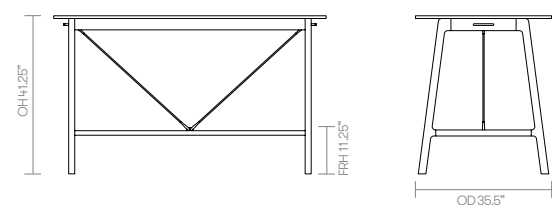

## dimensions— OH - Overall Height OD - Overall Depth OW - Overall Width

[Back to index](#)

Code	Edge	Laminate S (33)	Linoleum LIN (33)	Solid Surface B (41)	
<b>SLHP7236</b> •Rectangle •4 perimeter power outlets •High level •4 1.25"h x 72" x 36"	33 41	4255	4396	5855	
<b>SLHP8436</b> •Rectangle •6 perimeter power outlets •High level •4 1.25"h x 84" x 36"	33 41	5138	5334	6722	
<b>SLHP9636</b> •Rectangle •6 perimeter power outlets •High level •4 1.25"h x 96" x 36"	33 41	5229	5391	6764	
<b>SLHP13636</b> •Rectangle •8 perimeter power outlets •High level •4 1.25"h x 136" x 36"	33 41	8031	8314	11426	
<b>SLHP16036</b> •Rectangle •12 perimeter power outlets •High level •4 1.25"h x 160" x 36"	33 41	9780	10204	13174	
<b>SLHP18436</b> •Rectangle •12 perimeter power outlets •High level •4 1.25"h x 184" x 36"	33 41	9821	10329	13241	