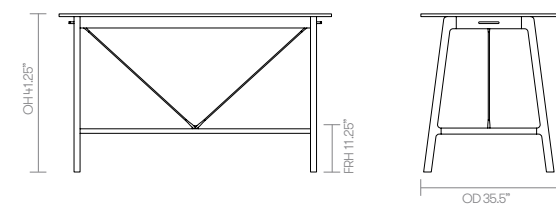

## standard & optional features

- Standard feature
- Not available

	SLH7236	SLH8436	SLH9636	SLH13636	SLH16036	SLH18436
Weight	□	□	□	□	□	□
0.75" laminate faced plywood core top with a clear finish, exposed edge detail	●	●	●	●	●	●
0.75" linoleum faced plywood core top with a clear finish, exposed edge detail, available in Pewter, Charcoal and Mushroom	●	●	●	●	●	●
0.50" solid surface top available in Cloud or Space	●	●	●	●	●	●
Solid ash legs with a clear finish *1	●	●	●	●	●	●
Tubular steel framework finished in White powder coat *2	●	●	●	●	●	●
Brushed steel tie bars	●	●	●	●	●	●
Brushed aluminum bag hooks (x2)	●	●	●	●	●	●

## dimensions— OH - Overall Height OD - Overall Depth OW - Overall Width

[Back to index](#)

Code	Edge	Laminate S (33)	Linoleum LIN (33)	Solid Surface B (41)		
<b>SLH7236</b> •Rectangle •Without power •High level •41.25"h x 72" x 36"		33 41	2490	2631	4090	
<b>SLH8436</b> •Rectangle •Without power •High level •41.25"h x 84" x 36"		33 41	2598	2794	4182	
<b>SLH9636</b> •Rectangle •Without power •High level •41.25"h x 96" x 36"		33 41	2682	2844	4217	
<b>SLH13636</b> •Rectangle •Without power •High level •41.25"h x 136" x 36"		33 41	4502	4784	7896	
<b>SLH16036</b> •Rectangle •Without power •High level •41.25"h x 160" x 36"		33 41	4700	5125	8095	
<b>SLH18436</b> •Rectangle •Without power •High level •41.25"h x 184" x 36"		33 41	4727	5235	8147	