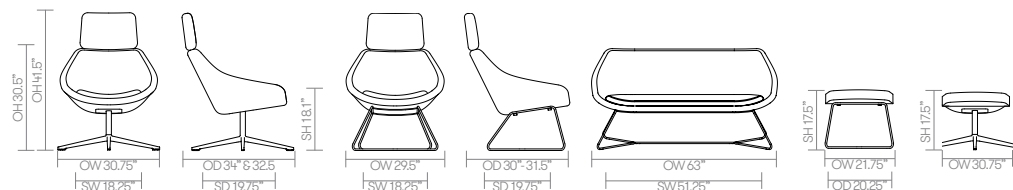

standard & optional features

● Standard feature
 □ Not available

	A640	A641	A642	A643	A644	A643FS	A641FS
	Lounge Chair 4-Star Swivel Base	Lounge Chair 4-Star Swivel Base Headrest	Lounge Chair Wire Frame	Lounge Chair Wire Frame Headrest	Sofa Wire Frame	Footstool Wire Frame	Footstool 4-Star Swivel Base
Weight	36lbs	42lbs	33lbs	35lbs	62lbs	15lbs	14lbs
Molded foam construction	●	●	●	●	●	●	●
Fully upholstered	●	●	●	●	●	●	●
Polished Aluminum base with Chrome steel swivel center column	●	●	□	□	□	□	●
Wire frame finished in Polished Chrome *1	□	□	●	●	●	●	□
Plastic glides	□	□	●	●	●	●	□
Plastic glide with leveling adjustment	●	●	□	□	□	□	●

* [Click here to see Textile Finishes & COM Requirements](#)

* [Click here to see Seating Metal Finishes](#)

* [Click here to see the full range of Open tables](#)

dimensions— OH - Overall Height OD - Overall Depth OW - Overall Width AH - Arm Height SH - Seat Height SW - Seat Width SD - Seat Depth

[Back to index](#)

Fabric Grade	C.O.M.		C.O.L.									A	B	
	1	2	3	4	5	6	7	8	9	10	11			
A640 • Lounge chair •4-star swivel base	2388 3.5 yds	2433	2484 77 sq ft.	2548	2613	2677	2742	2871	3128	3386	3643	3187	3918	
A641 • Lounge chair •Head rest •4-star swivel base	2846 3.75 yds	2894	2950 77 sq ft.	3020	3088	3158	3228	3367	3645	3922	4201	3677	4433	
A642 • Lounge chair •Wire frame	2292 3.5 yds	2336	2388 77 sq ft.	2453	2517	2581	2645	2774	3032	3289	3547	3089	3819	
A643 • Lounge chair •Head rest •Wire frame	2712 3.75 yds	2761	2816 82.5 sq ft.	2885	2955	3025	3094	3233	3510	3789	4067	3543	4298	
A644 • Sofa •Wire frame	3514 6.25 yds	3600	3699 137.5 sq ft.	3822	3946	4070	4194	4440	4934	5429	5923	5088	6541	
A643FS • Footstool •Wire frame	763 1.5 yds	780	801 33 sq ft.	827	853	878	904	956	1059	1162	1265	1091	1168	