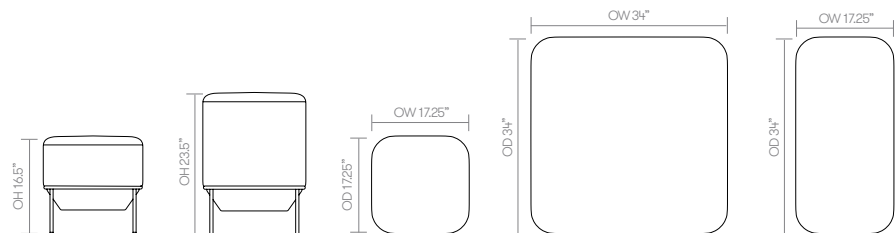

Mozaik

Design – Mark Gabbertas

The Mozaik seating family is made up of three principal shapes. A small soft square stool and soft rectangular bench available in two heights and a large low soft square stool. The two heights of upholstered unit allow for different seating styles that in turn facilitate different patterns of behaviour, function and interaction. But their dual heights also suggest the function of the higher unit as a space division, a surface for a device, a support for the user's back or arm or a place to perch.

standard & optional features

- Standard feature
- Not available

	MZK101	MZK102	MZK103	MZK201	MZK203
	Low Square Stool 16.5"h x 17.25" x 17.25"	Low Square Stool 16.5"h x 34" x 34"	Low Rectangular Bench 16.5"h x 34" x 17.25"	High Square Stool 23.5"h x 17.25" x 17.25"	High Rectangular Stool 23.5"h x 34" x 17.25"
Weight	20lbs	55lbs	31lbs	25lbs	42lbs
Traditional carcass construction	●	●	●	●	●
Fully upholstered	●	●	●	●	●
Wire frame finished in Black powder coat *1	●	●	●	●	●
Plastic glides	●	●	●	●	●
Optional features:					
1. Wire frame available in White, Coral or Pebble powder coats	+ \$0	+ \$0	+ \$0	+ \$0	+ \$0
Two-tone upholstery (use the price of the highest grade of the fabrics selected)	+ \$50	+ \$50	+ \$50	+ \$50	+ \$50

- * [Click here to see Textile Finishes & COM Requirements](#)
- * [Click here to see Mozaik Seating Metal Finishes](#)
- * [Click here to see a full range of Mozaik tables and storage](#)

dimensions— OH - Overall Height OD - Overall Depth OW - Overall Width AH - Arm Height SH - Seat Height SW - Seat Width SD - Seat Depth