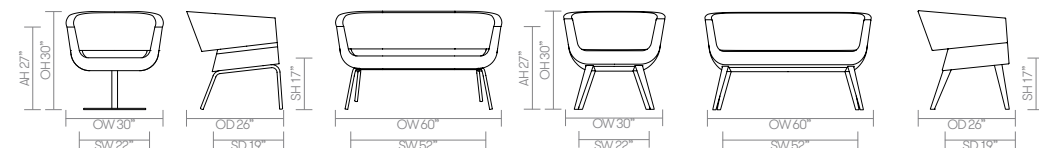

standard & optional features

- Standard feature
- Not available

	A820 Chair Pedestal Swivel Base	A821 Chair Tubular Frame	A822 Sofa Tubular Frame	A825 Chair Wood Frame	A826 Sofa Wood Frame
Weight	68lbs	36lbs	65lbs	36lbs	65lbs
Molded foam construction	●	●	●	●	●
Fully upholstered	●	●	●	●	●
Tubular steel frame finished in Silver M04 powder coat *1	□	●	●	□	□
Steel swivel pedestal base finished in Polished Chrome	●	□	□	□	□
Solid beech legs with a clear finish *2	□	□	□	●	●
Plastic glides	□	□	●	□	□
Plastic self leveling glides *3	□	●	●	●	●

dimensions— OH - Overall Height OD - Overall Depth OW - Overall Width AH - Arm Height SH - Seat Height SW - Seat Width SD - Seat Depth

[Back to index](#)

Fabric Grade	C.O.M.		C.O.L.										A	B
	1	2	3	4	5	6	7	8	9	10	11			
A820 • Chair • Pedestal swivel base	2803 5 yds	2857	2920 110 sq ft.	2997	3074	3152	3229	3383	3691	4000	4309	3834	4783	
A821 • Chair • Tubular frame	2027 5 yds	2082	2143 110 sq ft.	2220	2297	2375	2452	2606	2915	3223	3532	3051	4001	
A822 • Sofa • Tubular frame	3786 8.25 yds	3882	3991 181.5 sq ft.	4127	4263	4401	4537	4809	5355	5900	6446	5568	7218	
A825 • Chair • Wood frame	2183 5 yds	2238	2299 110 sq ft.	2376	2454	2531	2608	2763	3072	3380	3689	3239	4158	
A826 • Sofa • Wood Frame	3906 8.25 yds	4001	4111 181.5 sq ft.	4247	4384	4520	4657	4929	5475	6021	6566	5688	7339	