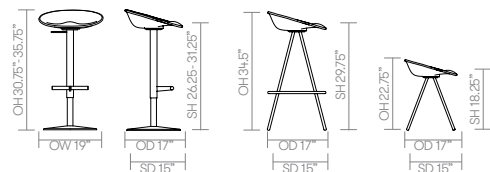

standard & optional features

- Standard feature
- Not available

	A590 High Stool Pedestal Swivel Base Height Adjustable	A591 High Stool 4 Leg Base	A592 Low Stool 4 Leg Base	A595 High Stool Pedestal Swivel Base Height Adjustable	A596 High Stool 4 Leg Base	A597 Low Stool 4 Leg Base
Weight	32lbs	12lbs	7lbs	32lbs	12lbs	7lbs
Beech (3D ply) shell with a clear finish *1	●	●	●	□	□	□
Tubular steel frame finished in Silver M04 powder coat *2	□	●	●	□	●	●
Height adjustable steel swivel pedestal base finished in Polished Chrome *3	●	□	□	●	□	□
Plastic glides	●	●	●	●	●	●
Rigid PU shell - Colors: Pure White, Slate Gray, Honey Yellow, Turtle Dove or Nut Brown *4	□	□	□	●	●	●
Optional features:						
1. Beech (3D ply) shell can be stained or color washed	+ \$38	+ \$38	+ \$38	□	□	□
1. Apla walnut (3D ply) shell	+ \$85	+ \$85	+ \$85	□	□	□
2. Tubular steel frame available in White, Black or Slate Gray powder coat	□	+ \$0	+ \$0	□	+ \$0	+ \$0
3. Polished Chrome pedestal/frame	□	+ \$129	+ \$65	□	+ \$129	+ \$65
4. Two-tone PU shell (White/Slate Gray) (Turtle Dove/Nut Brown)	□	□	□	+ \$35	+ \$35	+ \$35
Counter height stool option, seat height 24.5" (add CH to product code)	□	+ \$72	□	□	+ \$72	□

- * [Click here to see JoJo PU Finishes](#)
- * [Click here to see available Seating Wood Finishes](#)
- * [Click here to see available Seating Metal Finishes](#)

dimensions

OH - Overall Height OD - Overall Depth OW - Overall Width AH - Arm Height SH - Seat Height SW - Seat Width SD - Seat Depth

[Back to index](#)

	PU Plastic	Wood
A590 • High stool • Pedestal swivel base • Height adjustable	-	1678
A591 • High stool • 4 leg base	-	958
A592 • Low stool • 4 leg base	-	952
A595 • High stool • Pedestal swivel base • Height adjustable	1442	-
A596 • High stool • 4 leg base	787	-
A597 • Low stool • 4 leg base	682	-