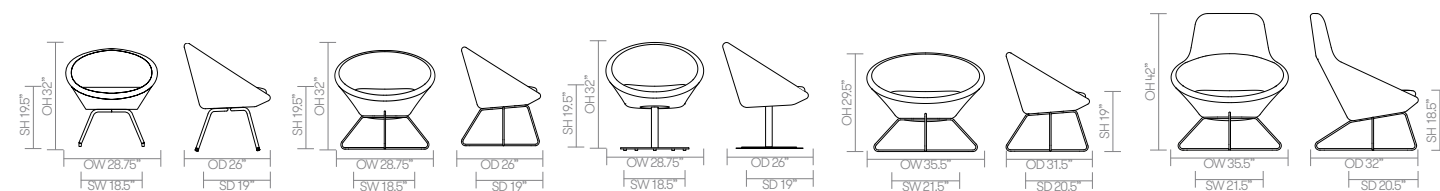

## standard & optional features

● Standard feature  
 □ Not available

	A637 Tub Chair 4 Leg Frame	A630 Tub Chair Wire Frame	A633 Tub Chair Pedestal Swivel Base	A631 Lounge Chair Wire Frame	A632 Lounge Chair Wire Frame Headrest
Weight	38lbs	38lbs	80lbs	44lbs	51lbs
Molded foam construction	●	●	●	●	●
Fully upholstered	●	●	●	●	●
Tubular steel frame finished in Silver M04 powder coat *1	●	□	□	□	□
Wire frame finished in Polished Chrome *3	□	●	□	●	●
Steel swivel pedestal base finished in Polished Chrome	□	□	●	□	□
Plastic glides	□	●	●	●	●
Plastic self leveling glides *2	●	□	□	□	□

Optional features:

1. Tubular steel frame available in Polished Chrome	+ \$69	□	□	□	□
2. Plastic self leveling glides available with felt	+ \$20	□	□	□	□
3. Wire frame available in all standard and select mineral powder coat finishes	+ \$80	+ \$80	□	+ \$80	+ \$80
Decorative railroad stitch detail to perimeter seam (Colors: Black, White, Red, Light Gray, Dark Gray and Cream)	+ \$50	+ \$50	+ \$50	+ \$50	+ \$50
Two-tone upholstery (use the price of the highest grade of the fabrics selected)	+ \$50	+ \$50	+ \$50	+ \$50	+ \$50

**dimensions**— OH - Overall Height OD - Overall Depth OW - Overall Width AH - Arm Height SH - Seat Height SW - Seat Width SD - Seat Depth

[Back to index](#)

Fabric Grade	C.O.M.		C.O.L.										
	1	2	3	4	5	6	7	8	9	10	11	A	B
<b>A637</b> • Tub chair • 4 leg frame	2091 3 yds	2127	2168 66 sq. ft.	2220	2271	2323	2374	2477	2683	2889	3094	2700	3255
<b>A630</b> • Tub chair • Wire frame	2223 3 yds	2248	2277 66 sq. ft.	2312	2349	2385	2421	2493	2637	2781	2925	2823	3376
<b>A633</b> • Tub chair • Pedestal swivel base	2794 3.5 yds	2844	2901 77 sq. ft.	2974	3046	3117	3190	3334	3622	3911	4199	3424	3978
<b>A631</b> • Lounge chair • Wire frame	2603 3.5 yds	2639	2680 77 sq. ft.	2732	2782	2834	2885	2988	3194	3400	3606	3494	4325
<b>A632</b> • Lounge chair with integral headrest • Wire frame	2893 4.5 yds	2935	2985 99 sq. ft.	3047	3109	3170	3233	3356	3603	3851	4097	3893	4824