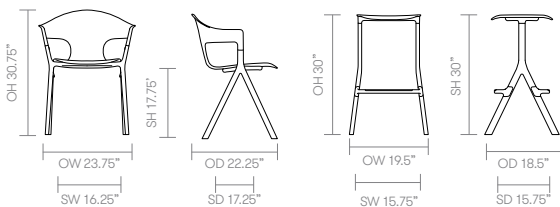

standard & optional features

- Standard feature
- Not available

	AXL02 Arm chair	AXL02U Arm chair with upholstered seat pad	AXL04 High stool	AXL04U High stool with upholstered seat pad
Stacks	4	4	□	□
Weight	□	□	□	□
Plastic shell - Color: Black *1	●	●	□	□
Plastic seat - Color: Black *2	□	□	●	●
Upholstered seat pad	□	●	□	●
Cast Aluminum frame finished in Black powder coat*3	●	●	●	●
Integral Plastic footrest protectors	□	□	●	●
Stacking buffers	●	●	□	□
Plastic glides*4	●	●	●	●

Optional features:

1. Plastic shell with complementary Aluminum powder coat frame available in White, Sage, Basalt, Peacock Blue or Coral	+\$0	+\$0	□	□
2. Plastic seat with complementary Aluminum powder coat frame available in White, Sage, Basalt, Peacock Blue or Coral	□	□	+\$0	+\$0
1. Wood fiber injected plastic shell with complementary Aluminum powder coat frame in Pebble or Stone*	+\$60	+\$60	□	□
2. Wood fiber injected plastic seat with complementary Aluminum powder coat frame in Pebble or Stone*	□	□	+\$60	+\$60
3. Raw Aluminum frame *	+\$80	+\$80	+\$120	+\$120
3. Polished Aluminum frame *	+\$120	+\$120	+\$180	+\$180
4. Plastic glides with felt	+\$20	+\$20	+\$20	+\$20

* [Click here to see Axyl plastic finishes](#)

dimensions

OH - Overall Height OD - Overall Depth OW - Overall Width AH - Arm Height SH - Seat Height SW - Seat Width SD - Seat Depth

N.B. Add 20mm for upholstered option

[Back to index](#)

Fabric Grade	Plastic	C.O.M.					C.O.L.					A	B	
		1	2	3	4	5	6	7	8	9	10			11
AXL02 • Arm chair	726	-	-	-	-	-	-	-	-	-	-	-	-	-
AXL02U • Arm chair • Upholstered seat pad	-	810 1.25 yds	820	832 27.5 sq ft.	848	864	879	895	925	987	1049	1111	895	978
AXL04 • High stool	820	-	-	-	-	-	-	-	-	-	-	-	-	-
AXL04U • High stool • Upholstered seat pad	-	903 1 yds	914	926 22 sq ft.	942	957	973	988	1019	1081	1142	1205	988	1072