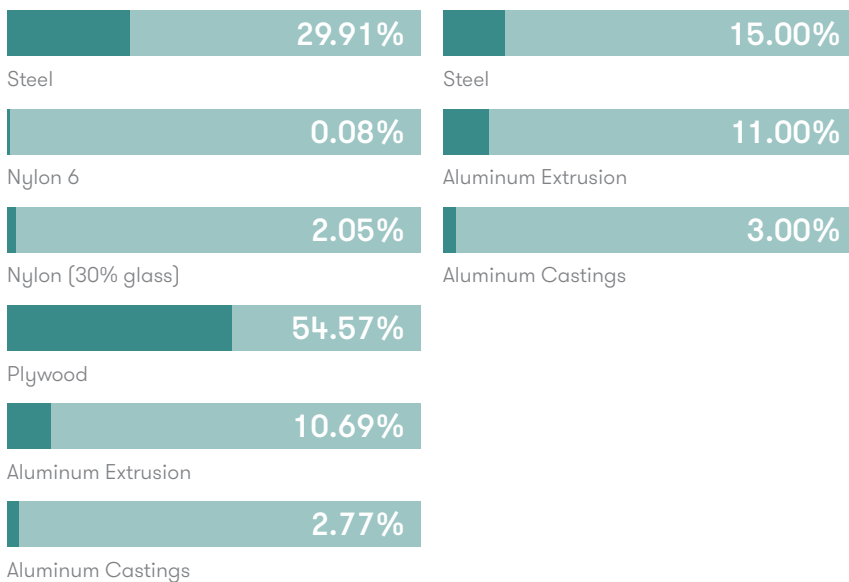

Material Content

Components are constructed of the following

Recycled Content

Contains up to 29.00% of Recycled Material

Recyclability

The range is 99% recyclable

99%

Finish Options