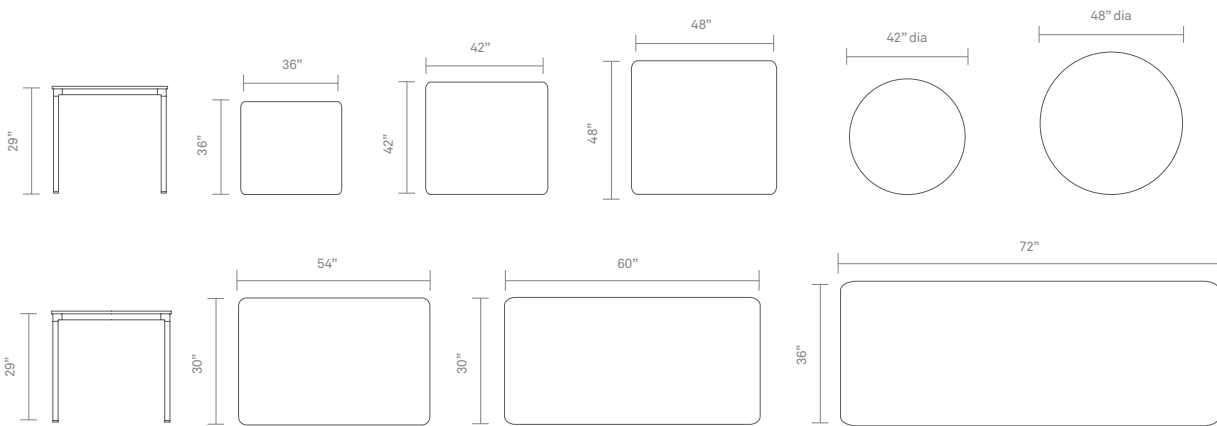

- 0.75" Laminate faced Plywood core top
- 0.75" Laminate faced MDF core top
- Aluminum Fluted legs and Steel frame under structure
- Plastic glides with leveling adjustment

Dimensions

Environmental Performance