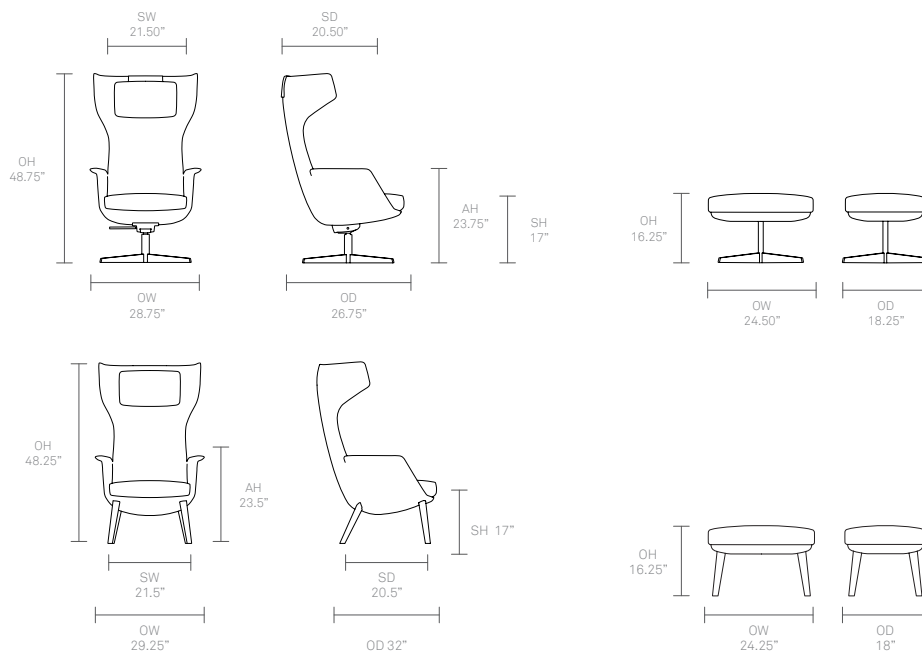

## Standard Features

- (\* - Selected models only)
- Moulded foam construction with dual density back foam\*
- Height adjustable headrest\*
- Free floating seat tilt with upright locking\*
- Fully upholstered
- 4 star swivel blade base\*
- 4 star blade base\*

## Dimensions