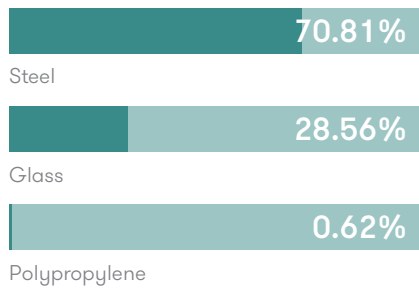

(* - Selected models only)

Toughened clear glass top with polished edges

Flat Steel bar frame

Plastic glides

Dimensions

Environmental Performance

Material Content

Components are constructed of the following

Recycled Content

Contains up to 35.5% of Recycled Material

Recyclability

The range is 100% recyclable

100%

Finish Options

Flat steel frame available in Brushed
Chrome

Table tops available in clear glass top with
polished edges