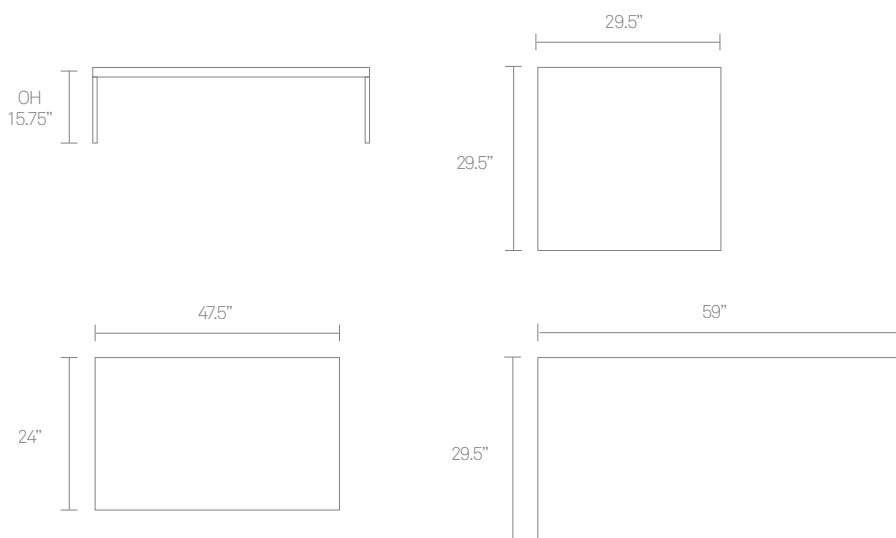

(* - Selected models only)

Toughened clear glass top with polished edges

Flat Steel bar frame

Plastic glides

Dimensions

Environmental Performance

Material Content

Components are constructed of the following