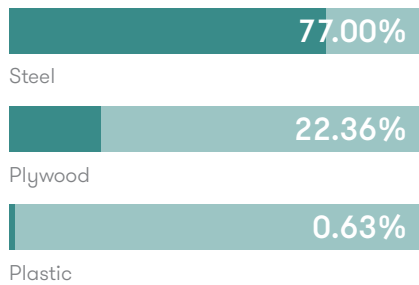

Environmental Performance

Material Content

Components are constructed of the following

Recycled Content

Contains up to 38.50% of Recycled Material

Recyclability

The range is 100% recyclable

100%