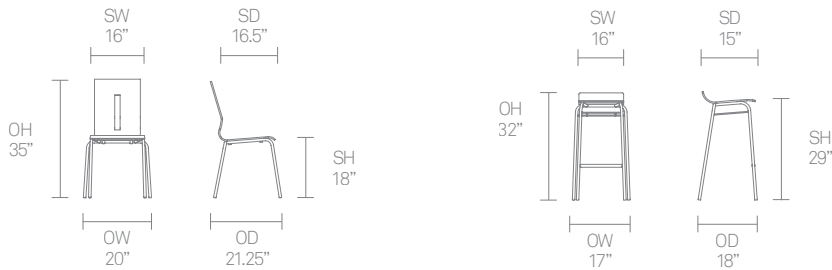

Standard Features

(* - Selected models only)
Stacks up to 8 high*
Beech shell
Tubular Steel frame
Plastic glides

Optional Features

Laminate shell
Alpi Oak shell
Plastic glides with felt
Counter height stool option*

Performance Standards

EN 13761:2002
ANSI/BIFMA 5.1-2002
SCS-EC10.2-2007 Indoor Air Quality

Dimensions