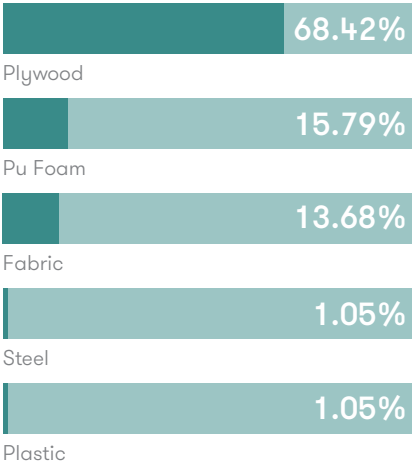

Standard Features

- Traditional carcass construction
- Plastic glides
- Deep quilted upholstery

Optional Features

- Two-tone upholstery

Dimensions

Environmental Performance

Material Content

Components are constructed of the following

Recycled Content

Contains up to 7.50% of Recycled Material

Recyclability

The range is 99% recyclable

99%

Finish Options

Qu can be upholstered in a broad range of contract fabrics, selected leathers and vinyls from Allermuir's standard upholstery collection