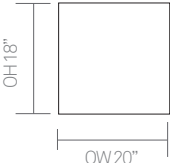

Standard Features

- Traditional carcass construction
- Plastic glides
- Deep quilted upholstery

Optional Features

- Two-tone upholstery

Dimensions

Environmental Performance

Material Content

Components are constructed of the following