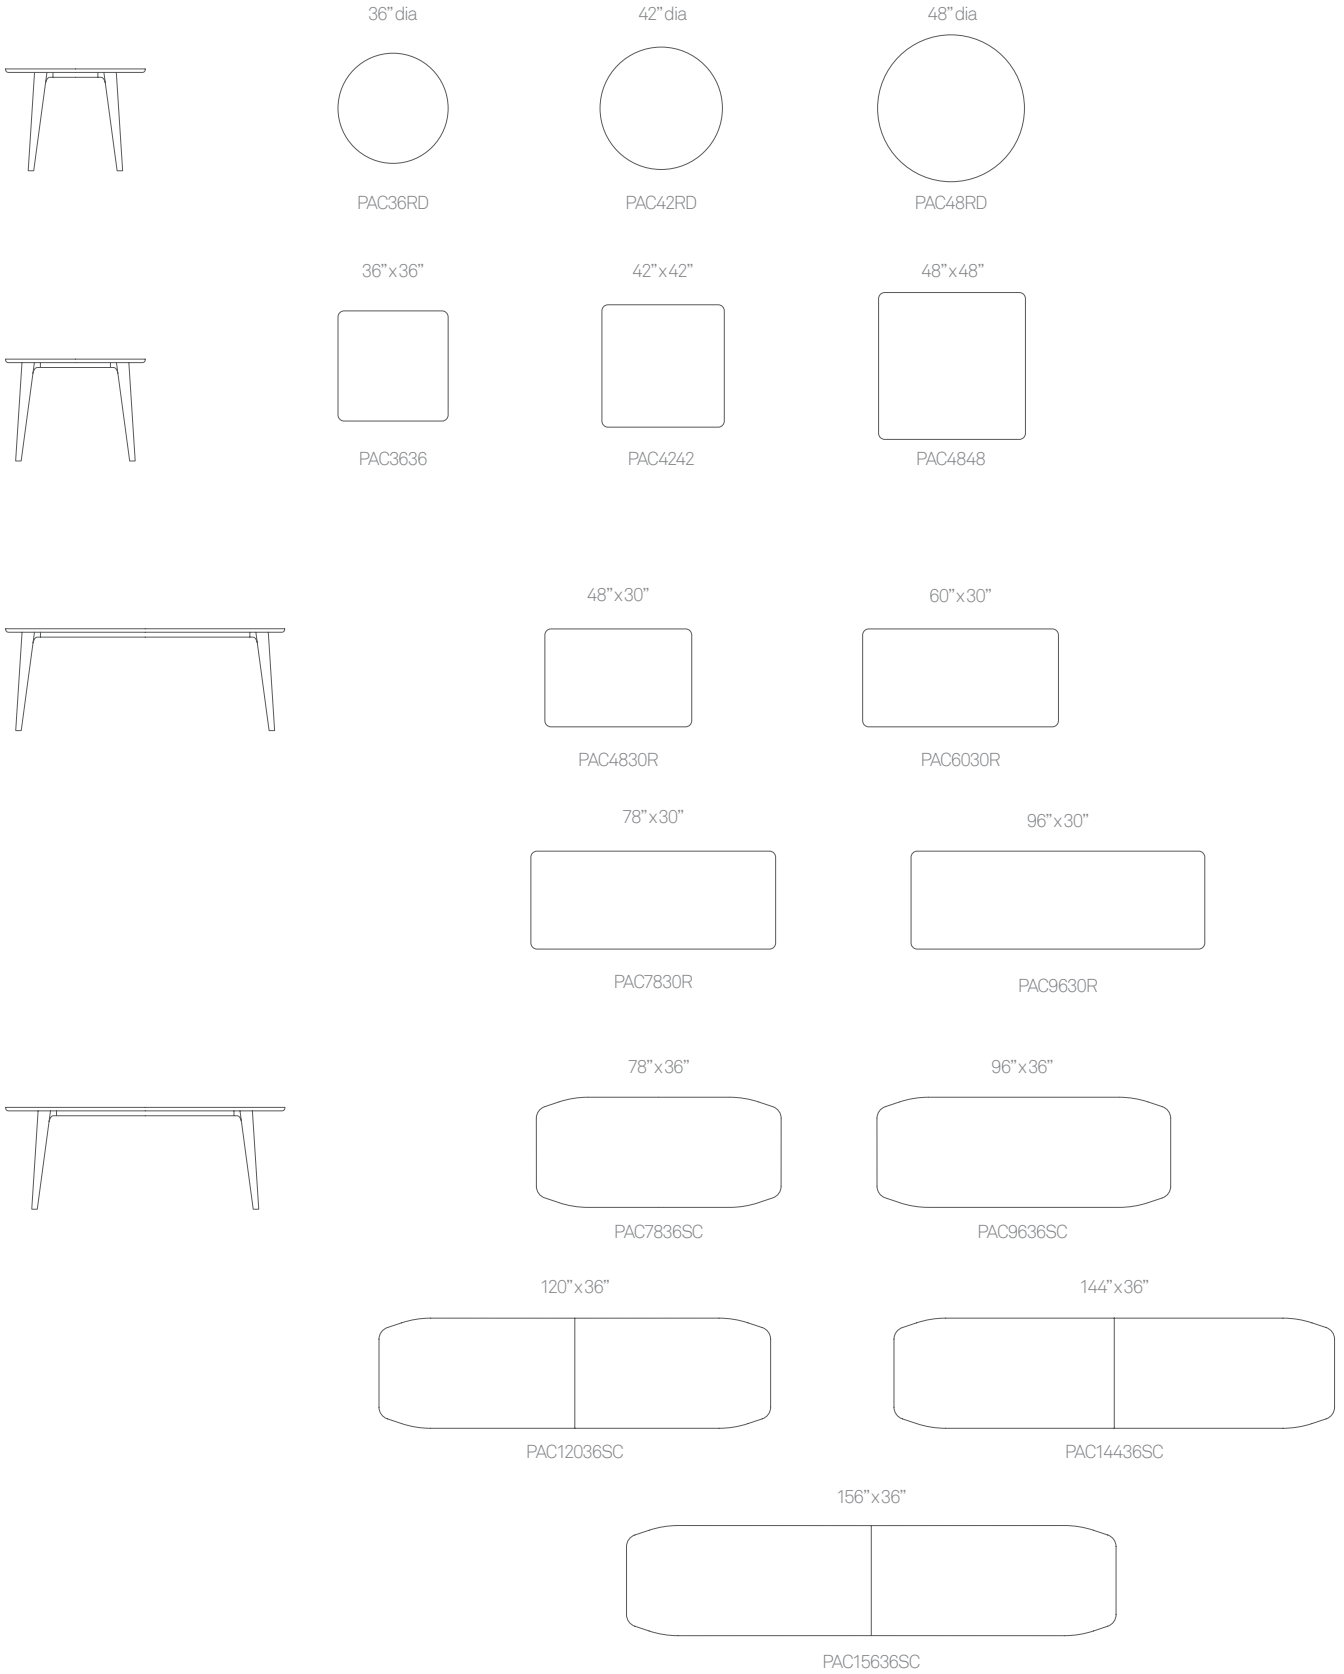

Pache

Design by Allermuir

Pache is a beautiful family of café tables. Round, square and soft chamfered rectangular shaped tables are available in a variety of finish options. The tables' elliptical solid ash legs can be left clear,

stained or color washed, complemented by a range of accent colors including Coral, Peacock Blue, Basalt, Sage, Pebble, Stone or White powder coat available to use on the aluminum frame.

The option of a sliding bag hook is a stylish yet functional addition.

Dimensions

Standard Features

(* - Selected models only)
 Traditional carcass construction
 Fully upholstered
 Webbed seat support*
 Hardwood ply rocking skis*

Optional Features

Two-tone upholstery

Edge References

1" Grade S laminate faced plywood core top with finish exposed edge detail (standard)

Table edge profile can be stained in Solid Black, Espresso and Solid White (optional)

Solid ash legs with a clear finish (standard) or