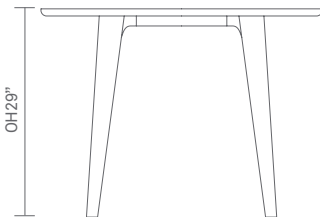

Design Allermuir

Our team of talented in house designers is responsible for creating elegant, innovative furniture designs that not only look beautiful, but minimize the impact on the world around us.

Constantly exploring new product trends and keeping up to date with the latest innovations in technology and materials, our design team creates world class designs of the highest quality.