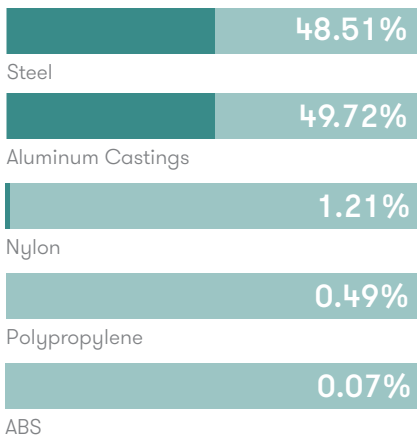

Ref Group Number 46

1" MDF core, specified melamine face and counterbalance. The edge is clear finish as standard.

Environmental Performance

Material Content

Components are constructed of the following

Recycled Content

Contains up to 47.00% of Recycled Material

Recyclability

The range is 99% recyclable

99%

Finish Options

1" Grade A TFL faced MDF core top with a clear edge profile (standard)

1" Grade S laminate faced MDF core top with a clear edge profile (standard)