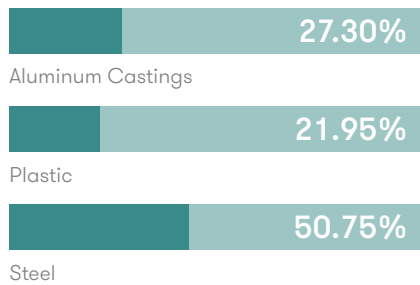

Environmental Performance

Material Content

Components are constructed of the following