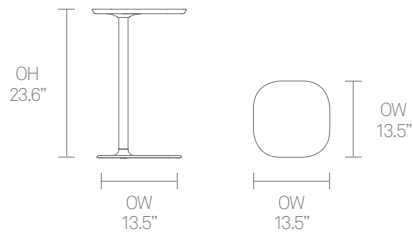

Standard Features

(* - Selected models only)
Aluminum table construction
Teflon glides

Dimensions