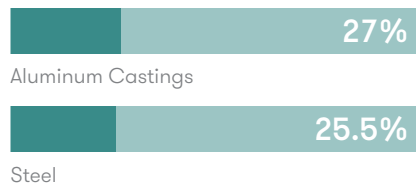

Recycled Content

Contains up to 52.50% of Recycled Material

Recyclability

The range is 99% recyclable

99%