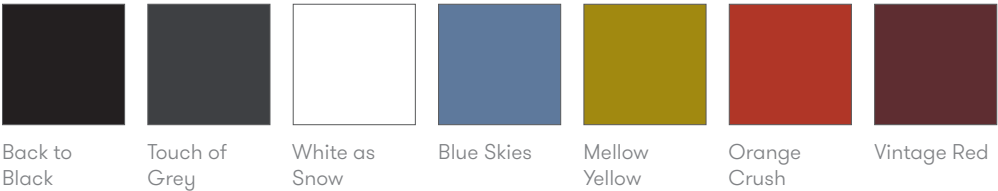

## Finish Options

Aluminum components are available in White as Snow, Touch of Grey, Blue Skies, Orange Crush, Mellow Yellow and Vintage Red

---

### Metal Finishes

**Note:** Color images are for reference only. Please verify with actual color sample.