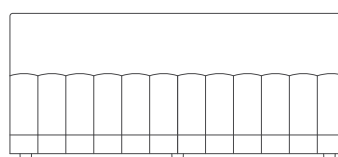

The benches are available in three lengths and can be used individually or linked. The vertical elements, bulwarks, are either attached to the bench to act as a backrest, perch or can be linked to the end of the bench as a space divider.

To enhance the configurations that Haven Bench provides three angled linking modules are also available.

HAB100B
HAB100BM
HAB100BELH/RH

HAB200B
HAB200BM
HAB200BELH/RH

HAB300B
HAB300BM
HAB300BELH/RH

HAS040L