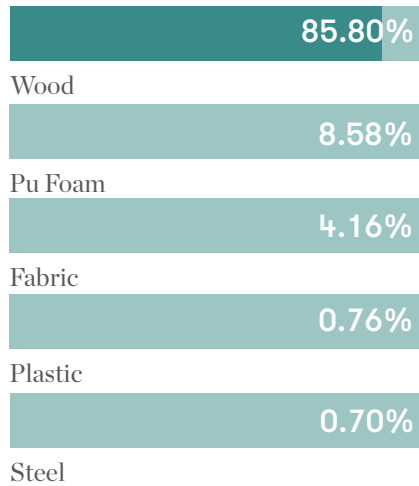

Components are constructed of the following

Recycled Content

Contains up to 2.50% of Recycled Material

Recyclability

The range is 99% recyclable

99%

Finish Options

Steel frame finished in Black powder coat (standard)*