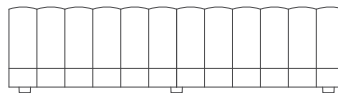

HAB300
HAB300M
HAB300E