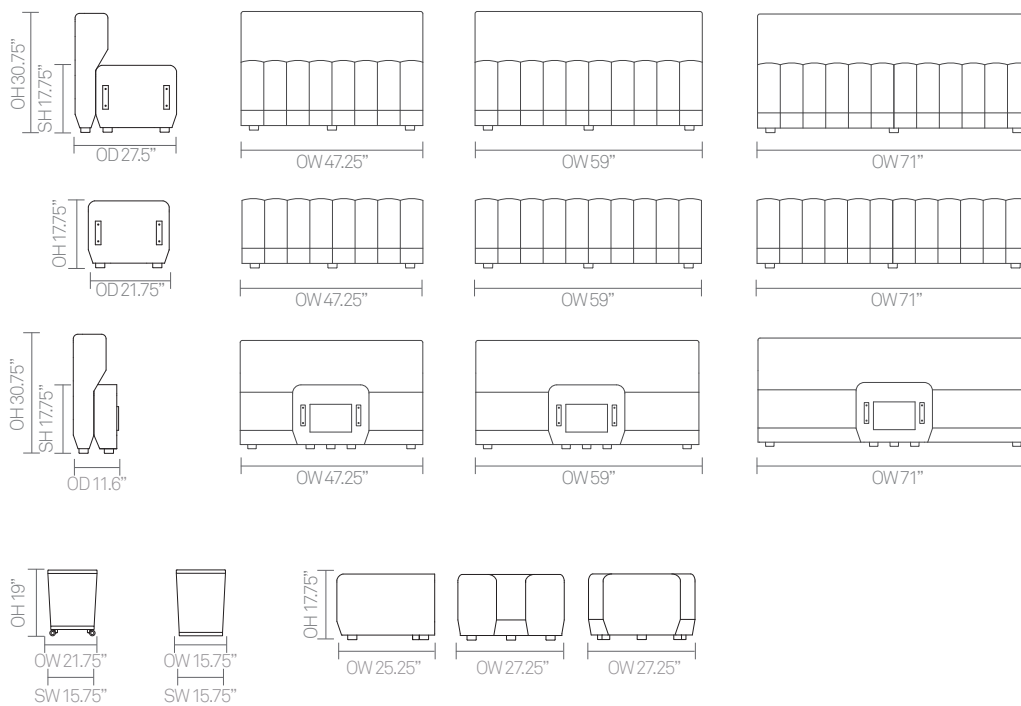

Standard Features

- (* - Selected models only)
- Traditional carcass construction
- Fully upholstered bench with quilted detail*
- Fully upholstered (no quilting)*
- Plastic glides*
- Linking device*
- Steel frame finished in Black powder coat*
- Black casters*

Optional Features

- Plastic glides available with felt
- USB charging available in Black or White*
- Two tone upholstery*

Performance Standards

ANSI/BIFMA 5.4-2012

Dimensions