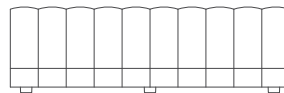

HAB200
HAB200M
HAB200E