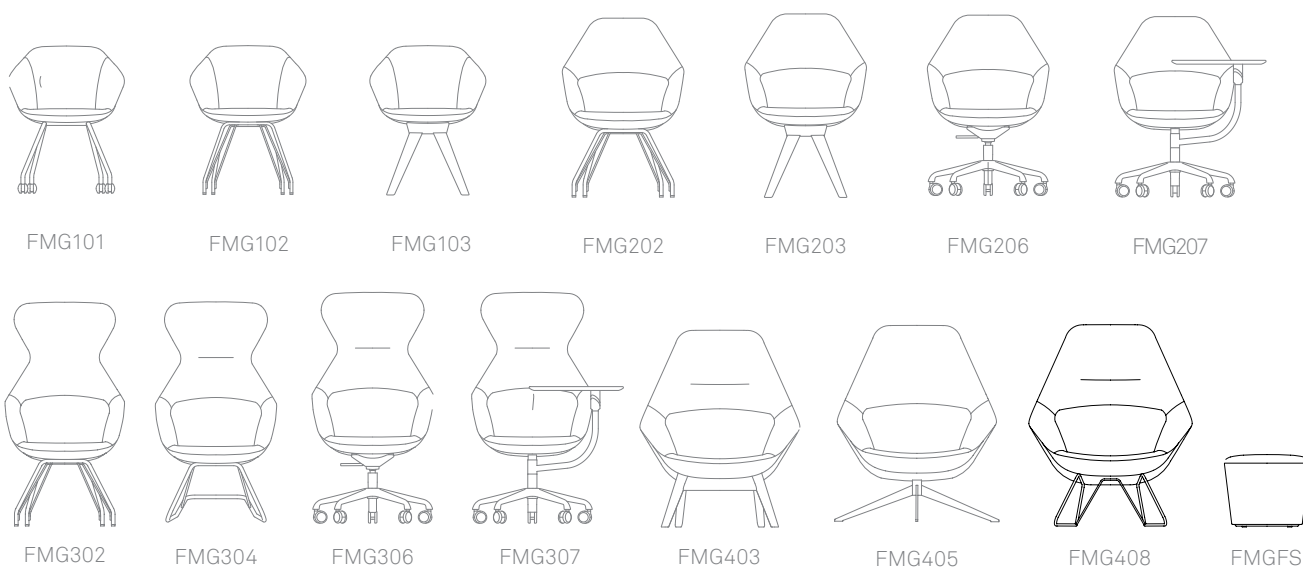

## Famiglia

Design by PearsonLloyd

The Famiglia seating family includes a collection of low, mid, high back and lounge chairs that between them offer a choice of metal or wooden legs and 5 star bases.

These are complemented by a range of occasional and light work tables for informal or formal needs.

## Dimensions