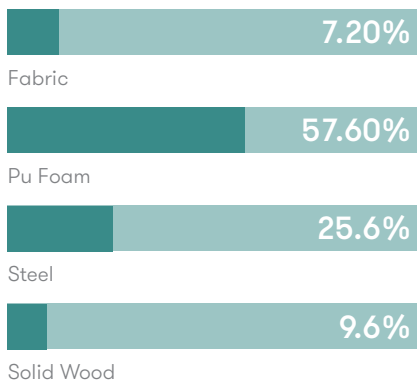

Plastic glides with felt

Counter height Stool option\*

**Environmental Performance**

**Material Content**

Components are constructed of the following

**Recycled Content**

Contains up to 16.50% of Recycled Material