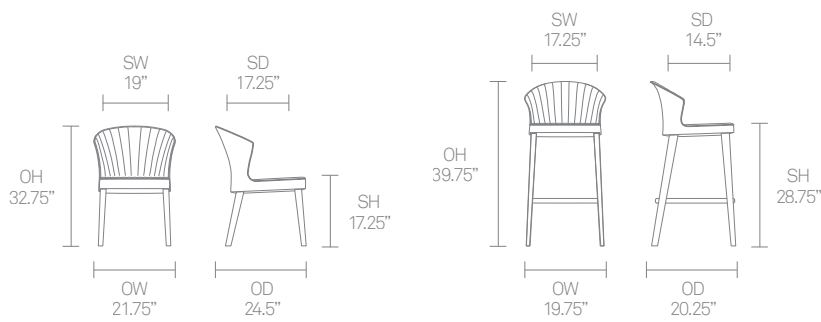

Plastic glides with felt

Counter height Stool option\*

**Environmental Performance**

**Material Content**

Components are constructed of the following

**Recycled Content**

Contains up to 16.50% of Recycled Material