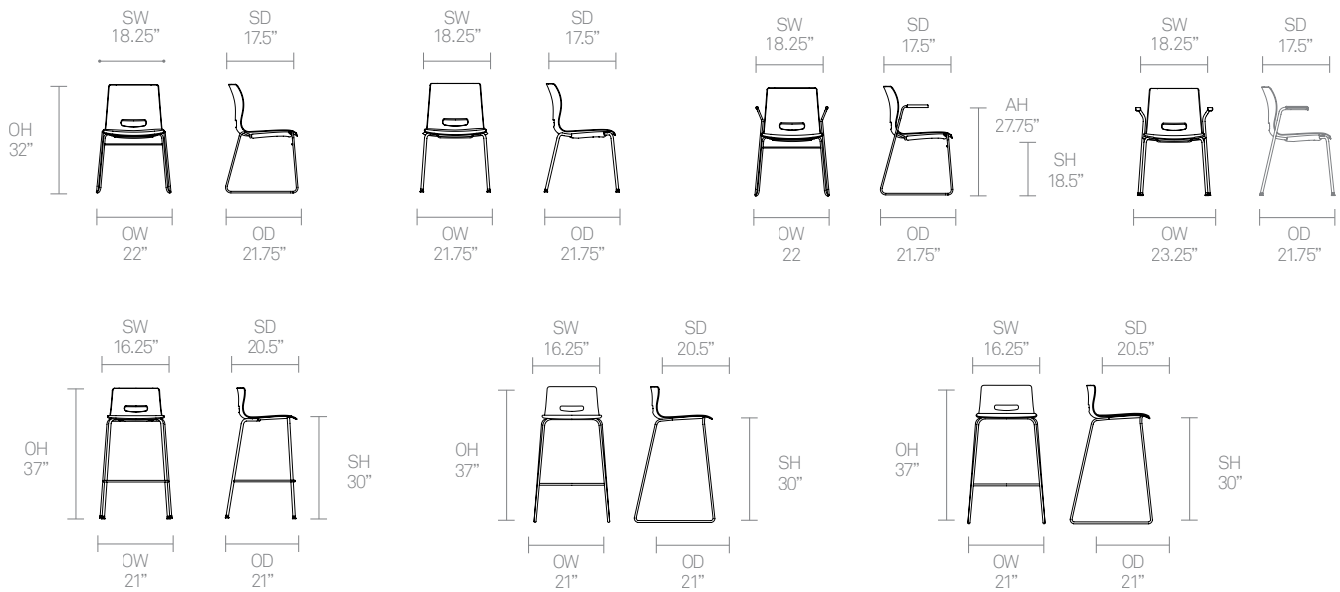

Standard Features

- (* - Selected models only)
- Stacks up to 25 high*
- Plastic shell
- Wire frame*
- Tubular steel frame*
- Plastic arms*
- Upholstered seat*
- Plastic glides*
- Plastic self-leveling glides*

Optional Features

- Plastic linking glides*
- Plastic self-leveling glides with felt*
- Detachable writing tablet*
- Chair trolley
- Ribbed upholstered seat pad*
- Counter height stool option*

Performance Standards

- EN 13761:2002
- BS4875:2007.1
- SCS-EC10.2-2007 Indoor Air Quality
- EN 15373:2007
- ANSI/BIFMA AX5.1:2002

Dimensions

Environmental Performance

Material Content

Components are constructed of the following