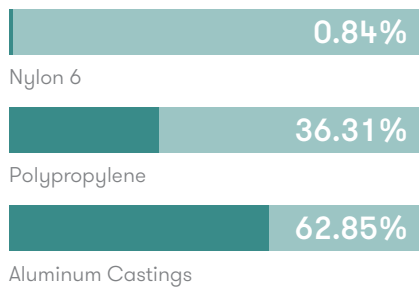

Components are constructed of the following

Recycled Content

Contains up to 63.00% of Recycled Material

Recyclability

The range is 99% recyclable

99%

Finish Options

Plastic seat or shell with complementary Aluminum powder coat frame available in Black, White, Sage, Basalt, Peacock Blue or Coral