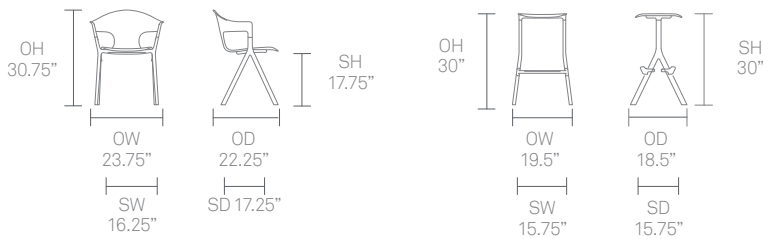

- (* - Selected models only)
- Stacks up to 4 high*
- Plastic shell*
- Plastic seat*
- Upholstered seat pad*
- Cast Aluminum frame
- Integral Plastic footrest protectors*
- Stacking buffers*
- Plastic glides

Optional Features

- Plastic glides with felt

Performance Standards

- BS EN 16139:2013-Level 1
- ANSI/BIFMA X5.1:2011

Dimensions

N.B. Add 0.75" for upholstered seat option

Environmental Performance

Material Content